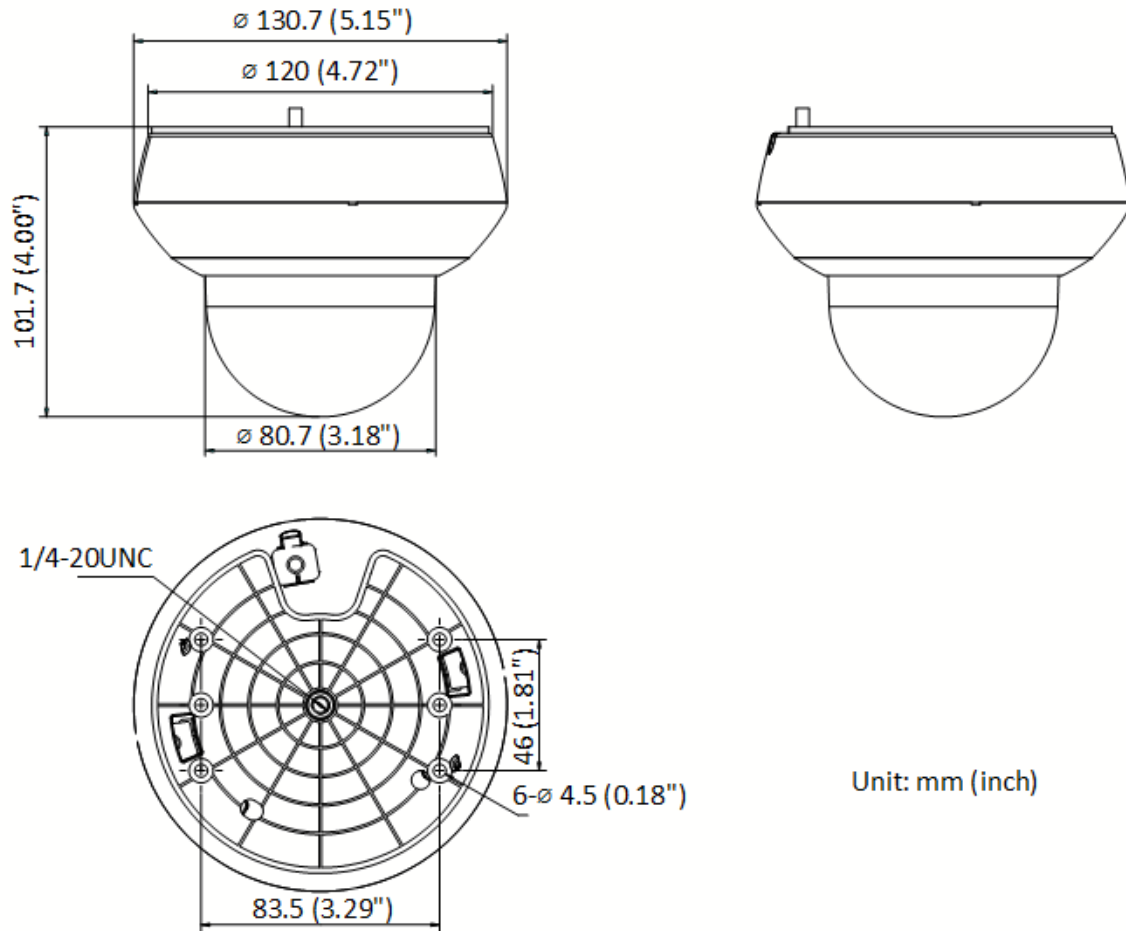

▪ **Available Model**

HWP-N2204IH-DE3 (E)

▪ **Dimension**

Unit: mm (inch)

▪ **Accessory**

▪ **Optional**

**DS-1294ZJ-PT**

Distributed by