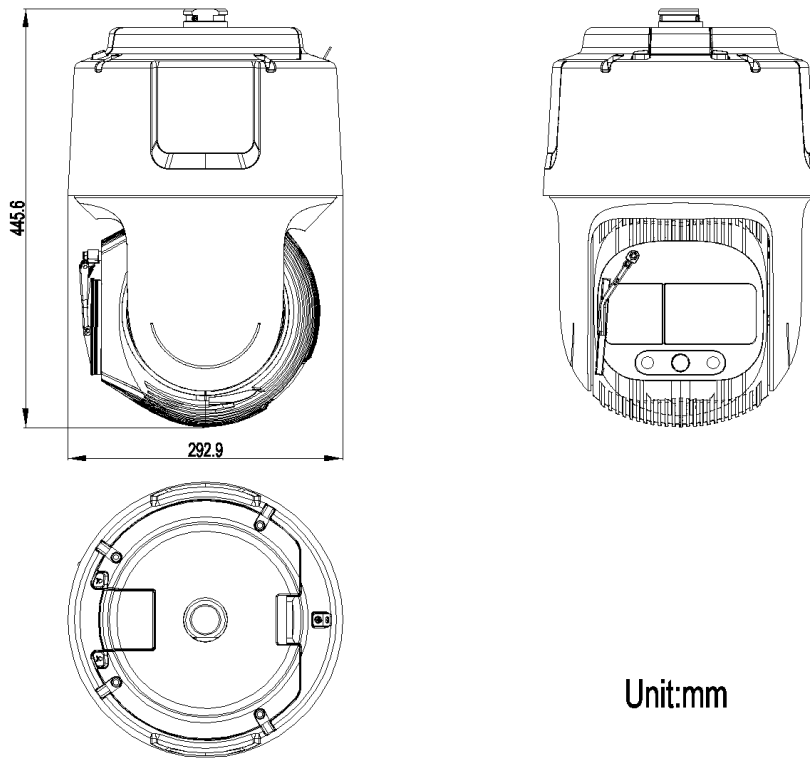

Unit:mm

▪ **Accessory**

▪ **Optional**

DS-1668ZJ(20)-P Pendant Mount	DS-1668ZJ-P Pendant Mount	DS-1619ZJ-HP2 Gooseneck Mount	DS-1603ZJ-P Wall Mount	DS-1603ZJ-Pole-P Vertical Pole Mount