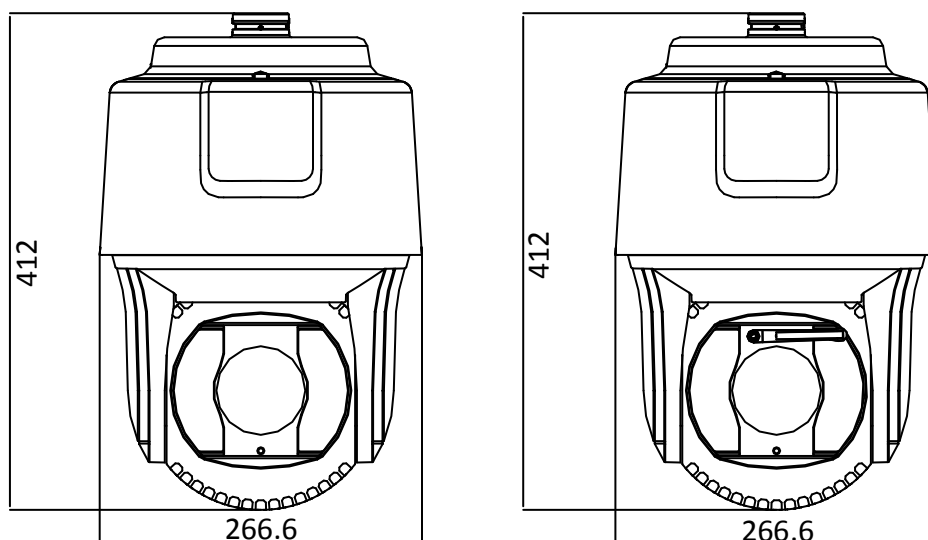

Language (Web Browser Access)	32 languages. English, Russian, Estonian, Bulgarian, Hungarian, Greek, German, Italian, Czech, Slovak, French, Polish, Dutch, Portuguese, Spanish, Romanian, Danish, Swedish, Norwegian, Finnish, Croatian, Slovenian, Serbian, Turkish, Korean, Traditional Chinese, Thai, Vietnamese, Japanese, Latvian, Lithuanian, Portuguese (Brazil)
Power	Without wiper: 24 VAC, max. 68 W (max. 12 W for heater, and max. 15 W for IR), Hi-PoE, max. 60 W With wiper: 24 VAC max. 70 W (max. 12 W for heater, and max. 15 W for IR), Hi-PoE, max. 60 W
Working Environment	Temperature: -40°C to 70°C (-40°F to 158°F) Humidity: ≤ 95%
Wiper	Optional
Protection Level	IP67 Standard. Lightning protection, surge protection and voltage transient protection meets IEC61000-4-2-2/3/4/5/6
Material	Aluminum alloy
Dimensions	Φ 266.6 mm × 412 mm (Φ 10.50" × 16.22")
Weight	Approx. 8 kg (17.64 lb)

DS-2DF8225IH-AELW (D), with wiper, 24 VAC & Hi-PoE

Dimensions

Unit: mm

Accessory

Included:

Installation adapter

Optional:

DS-1604ZJ-P
Wall mount with junction box