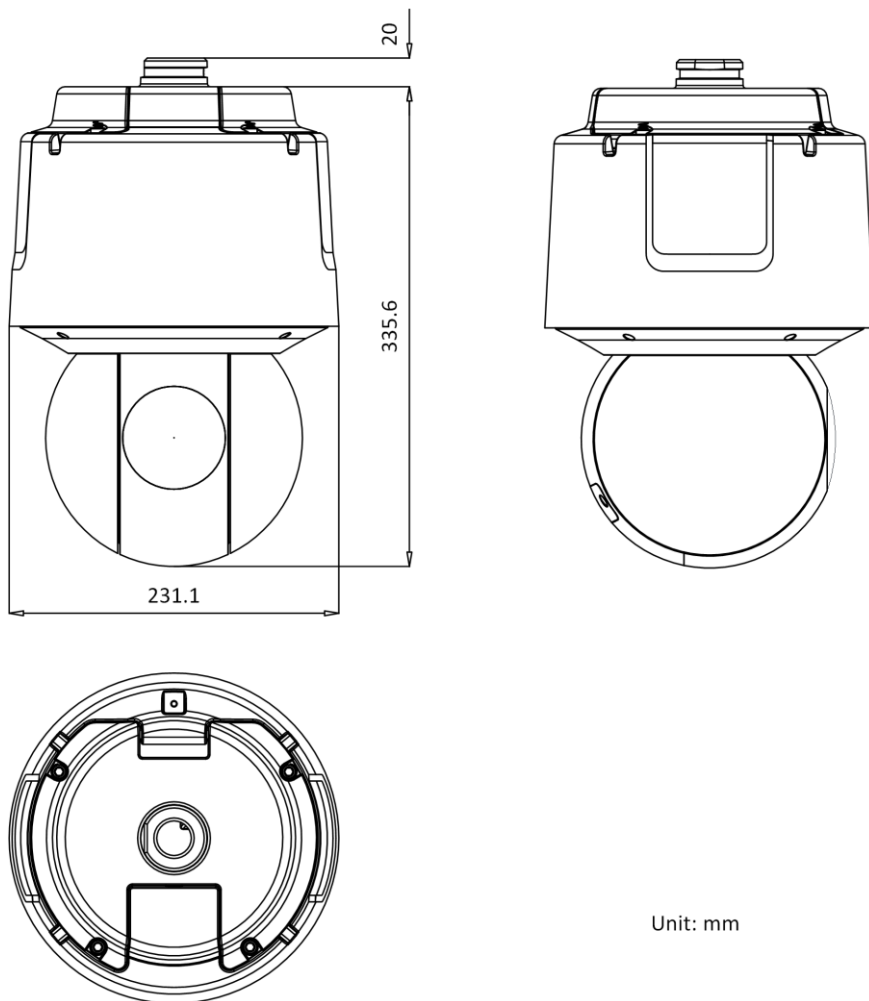

Dimensions

Unit: mm

Accessory

Included

Installation Adapter

Optional

DS-1602ZJ-P
Wall Mount

DS-1604ZJ-BOX-P
Wall Mount with Junction
Box