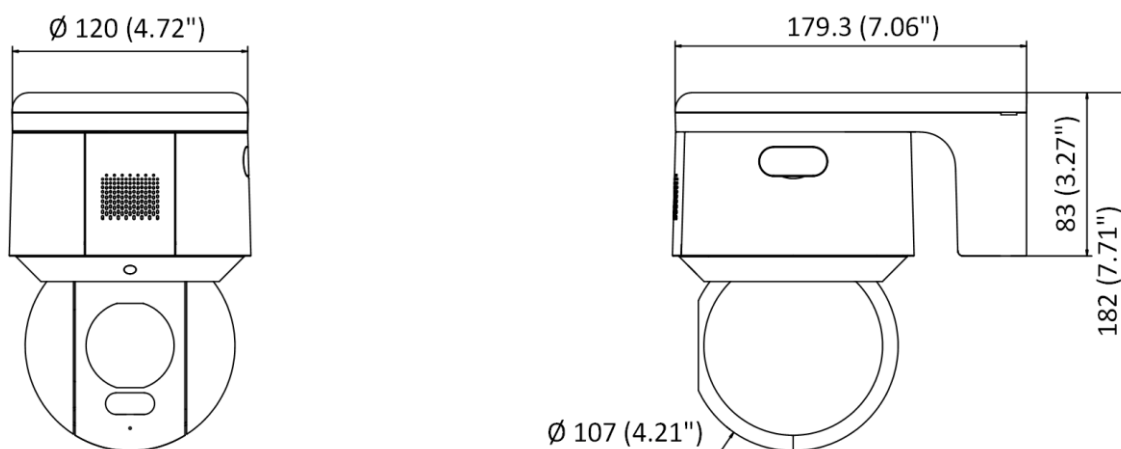

DORI	Detect	Observe	Recognize	Identify
Definition	25 px/m	63 px/m	125 px/m	250 px/m
Distance (Tele)	77.0 m (252.6 ft)	30.5 m (100.1 ft)	15.4 m (50.5 ft)	7.7 m (25.3 ft)

▪ Specification

Camera	
Image Sensor	1/1.8" progressive scan CMOS
Min. Illumination	Color: 0.0005 Lux @ (F1.0, AGC ON); 0 Lux with white light
Shutter Speed	1/1 to 1/30,000 s
Day & Night	24/7 colorful imaging
Zoom	16x digital
Max. Resolution	2560 × 1440
Lens	
Focal Length	4 mm
FOV	Horizontal field of view: 89° Vertical field of view: 45° Diagonal field of view: 107.0°
Aperture	F1.0
Illuminator	
Supplement Light Type	White Light
Supplement Light Range	White Light Distance: up to 30 m
PTZ	
Movement Range (Pan)	350°
Movement Range (Tilt)	0° to 90°
Pan Speed	Pan speed: configurable from 0.1° to 60°/s; preset speed: 60°/s
Tilt Speed	Tilt speed: configurable from 0.1° to 50°/s, preset speed 50°/s
Proportional Pan	Yes
Presets	300
Power-off Memory	Yes
Park Action	Preset, patrol scan
3D Positioning	Yes
PTZ Status Display	Yes
Preset Freezing	Yes
Scheduled Task	Preset, patrol scan, dome reboot, dome adjust, aux output
Video	
Main Stream	50 Hz: 25 fps (2560 × 1440, 1920 × 1080, 1280 × 960, 1280 × 720); 60 Hz: 30 fps (2560 × 1440, 1920 × 1080, 1280 × 960, 1280 × 720)
Sub-Stream	50 Hz: 25 fps (704 × 576, 640 × 480, 352 × 288); 60 Hz: 30 fps (704 × 480, 640 × 480, 352 × 240)
Third Stream	50Hz: 25 fps (1920 × 1080, 1280 × 960, 1280 × 720, 704 × 576, 640 × 480, 352 × 288); 60Hz: 30 fps (1920 × 1080, 1280 × 960, 1280 × 720, 704 × 480, 640 × 480, 352 × 240)

▪ Dimension

Unit: mm (inch)

▪ Available Model

DS-2DE3A400BW-DE/W(F1)(S5)(B)

Accessory**Included****Power adapter**

Distributed by

**HIKVISION®****Headquarters**

No.555 Qianmo Road, Binjiang District,
Hangzhou 310051, China
T +86-571-8807-5998
overseasbusiness@hikvision.com