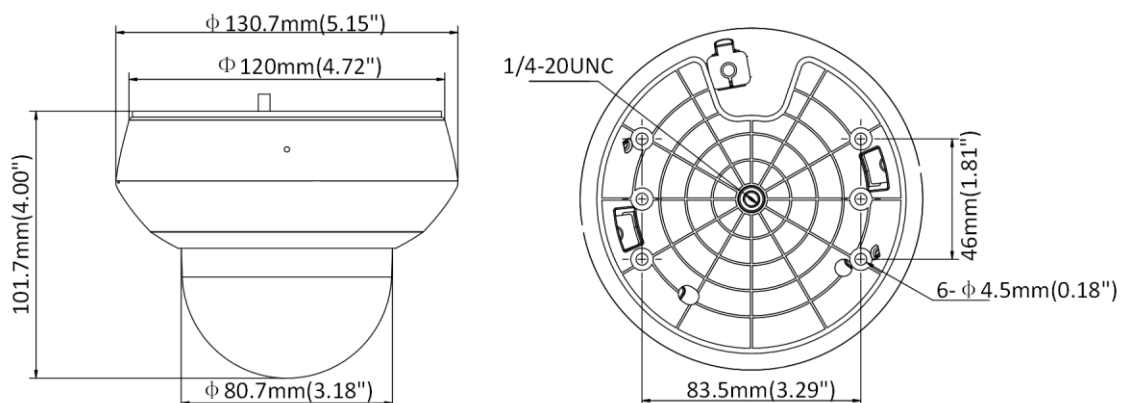

General

Language (Web Browser Access)	32 languages. English, Russian, Estonian, Bulgarian, Hungarian, Greek, German, Italian, Czech, Slovak, French, Polish, Dutch, Portuguese, Spanish, Romanian, Danish, Swedish, Norwegian, Finnish, Croatian, Slovenian, Serbian, Turkish, Korean, Traditional Chinese, Thai, Vietnamese, Japanese, Latvian, Lithuanian, Portuguese (Brazil)
Power	12 VDC, 1.5 A (Max. 10.9 W, including Max. 4.2 W for IR) PoE 802.3af, 36 to 57 VDC, 0.35 A (Max. 12.2 W, including max. 4.2 W for IR)
Working Environment	Temperature: -20°C to 60°C (-4°F to 140°F), humidity: ≤ 90%
Protection Level	IP66 standard, IK 10, surge protection, ±2kV Line to Gnd, ±1kV Line to Line, IEC61000-4-5
Material	Aluminum alloy, PC, PC+ABS
Dimension	Φ 130.7 mm × 101.7 mm (Φ 5.15" × 4.00")
Weight	Approx. 0.53 kg (1.17 lb.)

DORI

The DORI (detect, observe, recognize, identify) distance gives the general idea of the camera ability to distinguish persons or objects within its field of view. It is calculated based on the camera sensor specification and the criteria given by EN 62676-4: 2015.

DORI	Detect	Observe	Recognize	Identify
Definition	25 px/m	63 px/m	125 px/m	250 px/m
Distance (Tele)	130.9 m (429.5 ft)	51.9 m (170.4 ft)	26.2 m (85.9 ft)	13.1 m (42.9 ft)

Available Model

DS-2DE2A204IW-DE3/W(2.8-12 mm) (C), 12 VDC & PoE

Dimensions