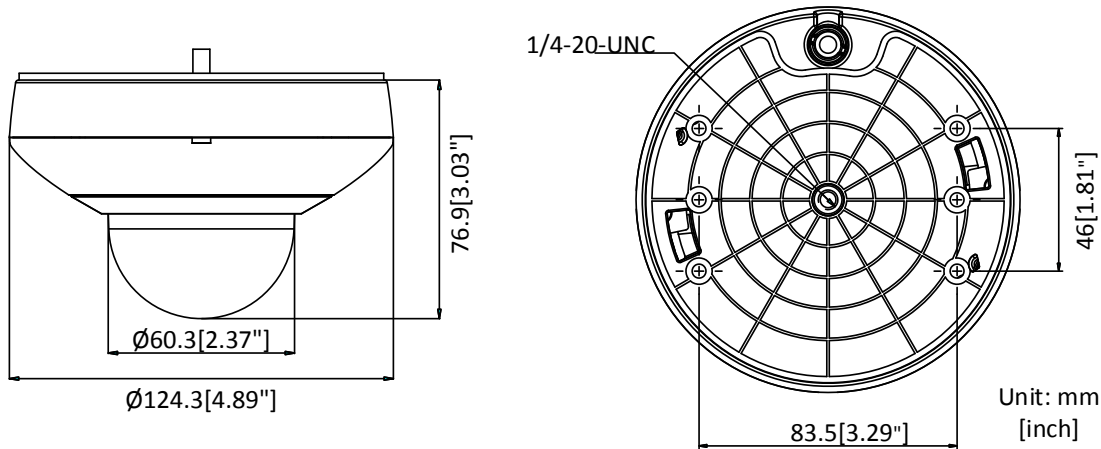

Available Model

DS-2DE1A200IW-DE3(2.8 mm), DS-2DE1A200IW-DE3(4 mm)

Dimensions

Distributed by

HIKVISION®

Headquarters

No.555 Qianmo Road, Binjiang District,
Hangzhou 310051, China
T +86-571-8807-5998
overseasbusiness@hikvision.com