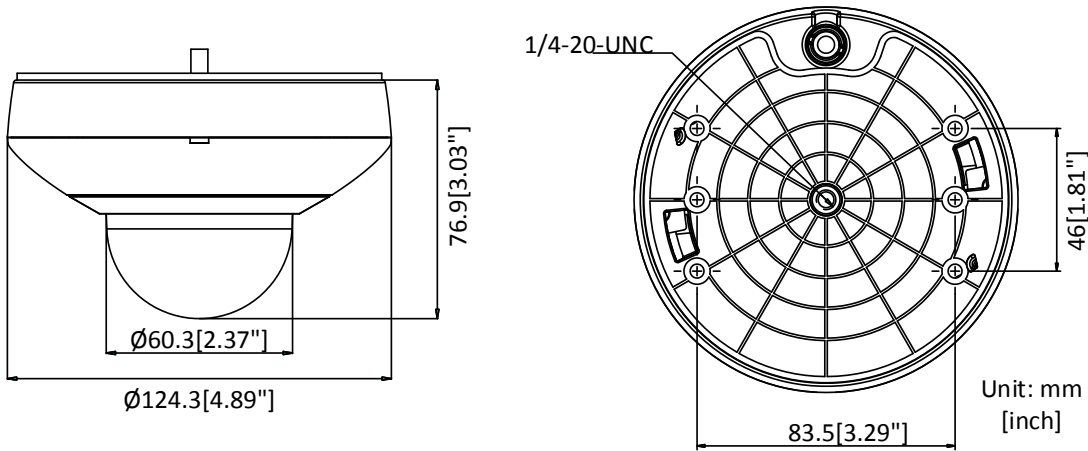

Available Model

DS-2DE1A400IW-DE3(2.8 mm), DS-2DE1A400IW-DE3(4 mm)

Dimensions