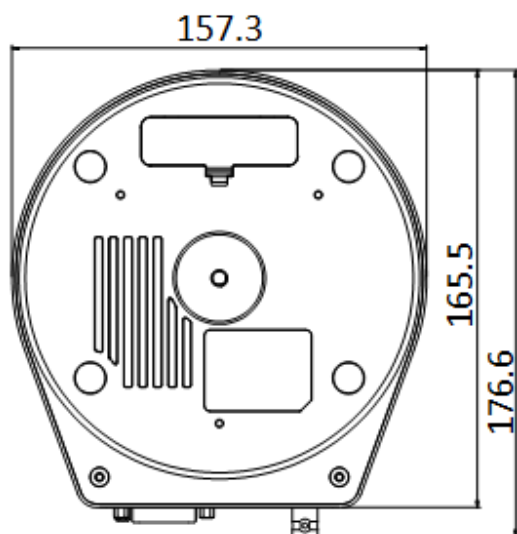

Unit: mm

▪ Accessory

▪ Optional

DS-1691ZJ	DS-1691ZJ-L	DS-1695ZJ	DS-1691ZJ-M