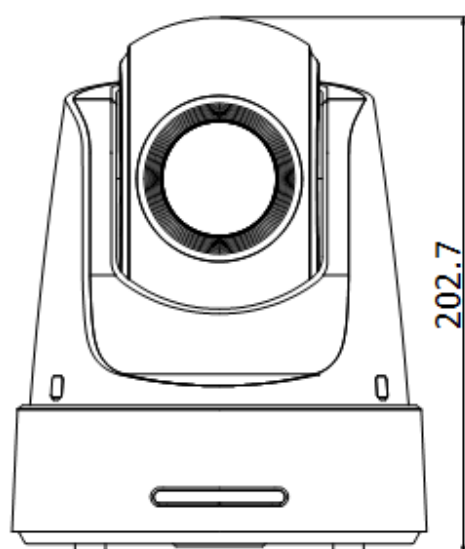

WDR	Digital WDR
BLC	Yes
HLC	Yes
<b>PTZ</b>	
Movement Range (Pan)	360° endless
Pan Speed	Configurable, from 0.1°/s to 150°/s, Preset Speed: 270°/s
Movement Range (Tilt)	From -30° to 90°
Tilt Speed	Configurable, from 0.1°/s to 120°/s, Preset Speed: 200°/s
Presets	300
Patrol Scan	8 patrols, up to 32 presets for each patrol
Pattern Scan	4 pattern scans, record time over 10 minutes for each scan
Power-off Memory	Yes
Park Action	Preset / Patrol / Pattern / Auto scan / Tilt scan / Random scan / Frame scan / Panorama scan
<b>Smart Features</b>	
Smart Tracking	Manual/ Panorama/ Intrusion trigger/ Line crossing trigger/ Region entrance trigger/ Region exiting trigger Smart tracking when patrol between multiple scenarios
ROI	Support 24 areas with adjustable levels
<b>General</b>	
Dimensions	Φ176.6(mm)×202.7(mm)
Weight	1.8kg
Power	12VDC, PoE+, Max. 24W
Working Temperature	-10° C ~ 50° C (-14° F ~ 122° F)
Working Humidity	≤ 90%

#### ▪ Available Model

DS-2DF5220S-D4

DS-2DF5220S-DE4/W

#### ▪ Dimension

Unit: mm

▪ Accessory

▪ Optional

DS-1691ZJ	DS-1691ZJ-L	DS-1695ZJ	DS-1691ZJ-M
			

**Headquarters**

No.555 Qianmo Road, Binjiang District,  
Hangzhou 310051, China  
T +86-571-8807-5998  
www.hikvision.com