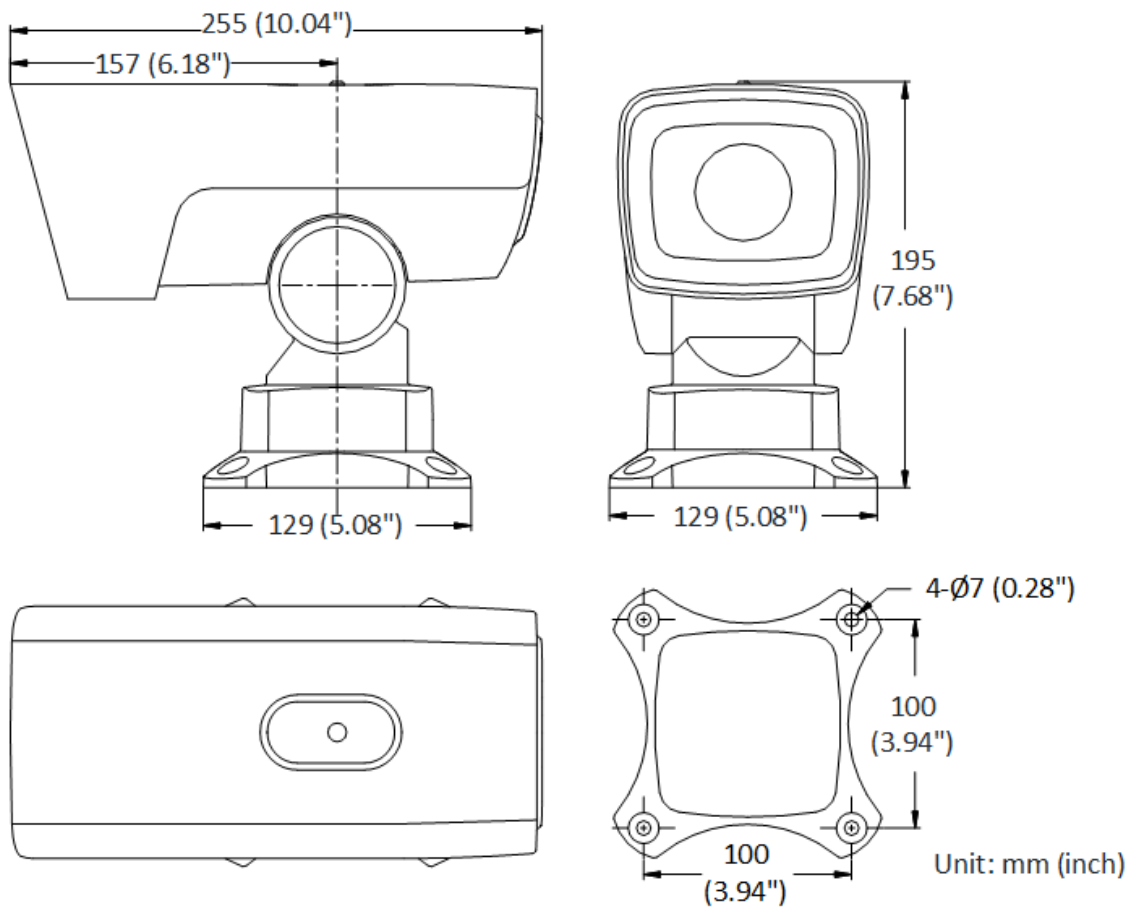

Dimension

Accessory

Included

ASW0081-1220002W

Power adapter