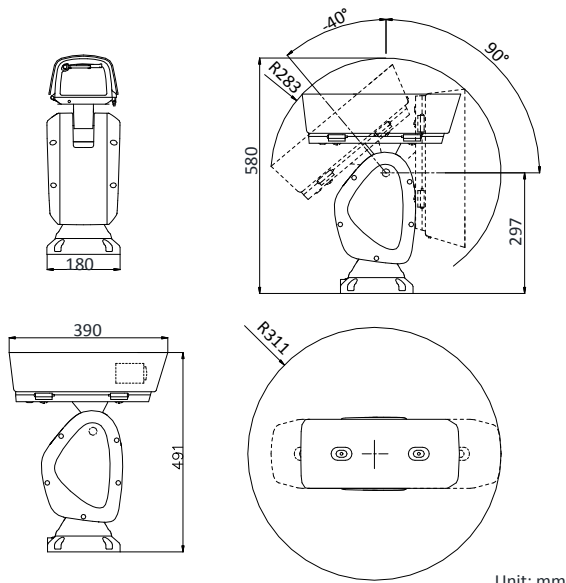

DORI

The DORI (detect, observe, recognize, identify) distance gives the general idea of the camera ability to distinguish persons or objects within its field of view.

It is calculated based on the camera sensor specification and the criteria given by EN 62676-4: 2015.

**You are recommended to purchase memory card together with the product if needed. After ordering, the memory card will be installed to product during manufacturing.*

Dimensions

Unit: mm

Accessory

DS-1693ZJ
Wall Mounting Bracket