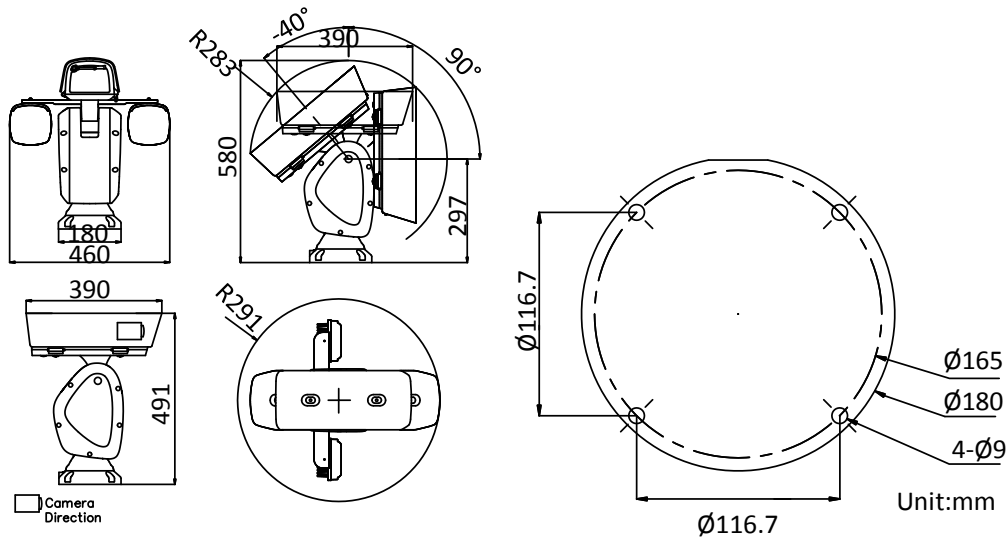

Order Model

DS-2DY9225IH-A (C), 24 VAC

Dimensions