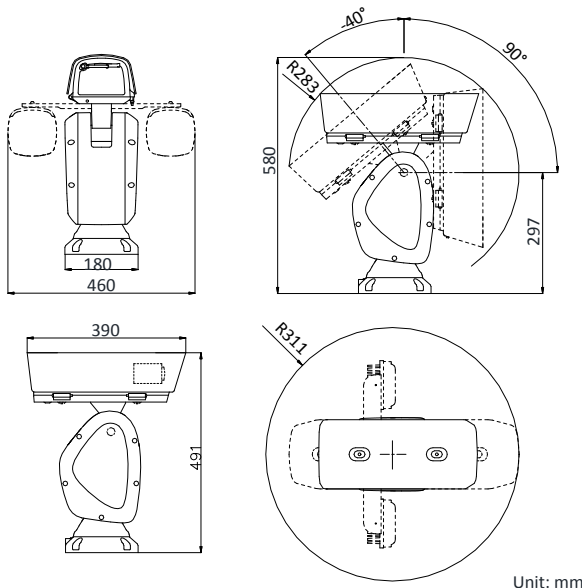

Order Model

DS-2DY9225IH-A (C), 24 VAC

Dimensions

Unit: mm

Accessory

DS-1693ZJ

Wall Mounting Bracket

Dist