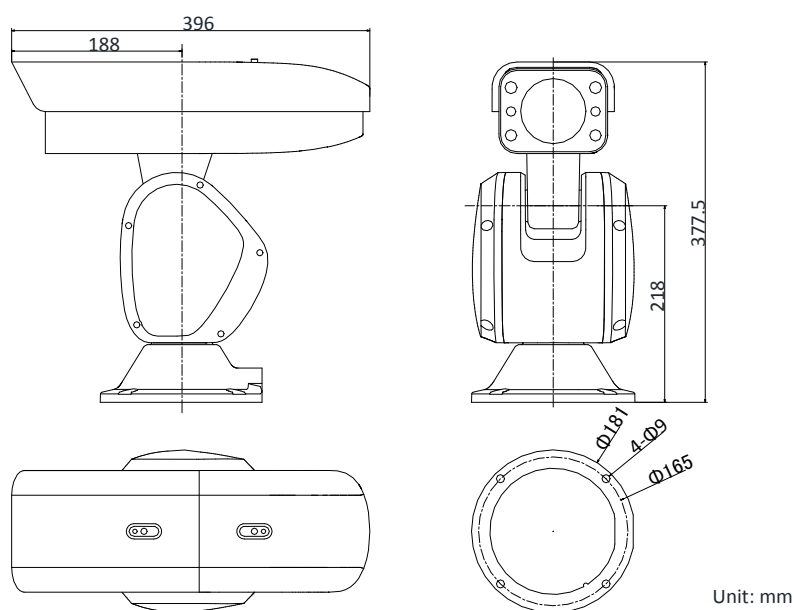

It is calculated based on the camera sensor specification and the criteria given by EN 62676-4: 2015.

DORI	Detect	Observe	Recognize	Identify
Definition	25 px/m	63 px/m	125 px/m	250 px/m
Distance (Tele)	2154.7 m (7069.1 ft)	855 m (2805.2 ft)	430.9 m (1413.8 ft)	215.5 m (706.9 ft)

Available Model

DS-2DY7236IW-A 24 VAC

*You are recommended to purchase memory card together with the product if needed. After ordering, the memory card will be installed to product during manufacturing.

Dimensions

Accessory

Optional: