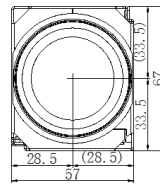

No specific protection

Hikvision products at this level are equipped for use in areas where no specific anti-corrosion protection is needed.

▪ **Dimension**

Unit:mm