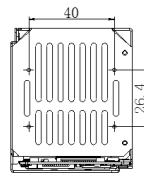

No specific protection

Hikvision products at this level are equipped for use in areas where no specific anti-corrosion protection is needed.

▪ **Dimension**

Unit:mm