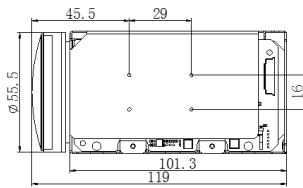

No specific protection

Hikvision products at this level are equipped for use in areas where no specific anti-corrosion protection is needed.

▪ **Dimension**

Unit:mm