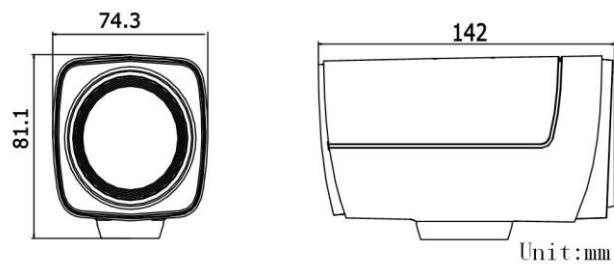

Dimension

Accessory

Optional

DS-1293ZJ	DS-1292ZJ	DS-1331HZ-CZ