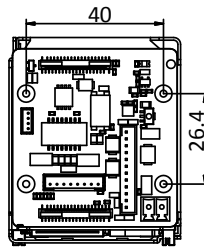

General

Power Supply	DC12V \pm 10%
Working Environment	Temperature: -10 °C to 60 °C (14°F to 140°F) Humidity: \leq 90%
Power Consumption	Static: 2.5W Dynamic: 4.5W
Dimension	50 mm \times 60 mm \times 115.8 mm (1.97" \times 2.36" \times 4.56")
Weight	315g (0.69lb)

Order Model

DS-2ZMN3007-JKB (D)

Dimensions

Rear

Bottom

Front

Unit: mm

Distributed by