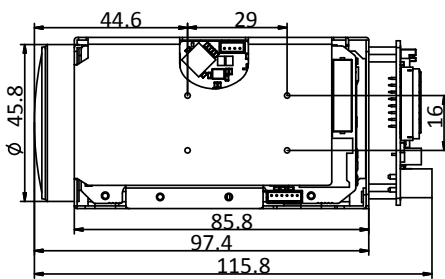

General

Power Supply	DC12V \pm 10%
Working Environment	Temperature: -10 °C to 60 °C (14°F to 140°F) Humidity: \leq 90%
Power Consumption	Static: 2.5W Dynamic: 4.5W
Dimension	50 mm \times 60 mm \times 115.8 mm (1.97" \times 2.36" \times 4.56")
Weight	315g (0.69lb)

Order Model

DS-2ZMN3007-JKB (D)

Dimensions

Rear

Bottom

Front

Unit: mm

Distributed by