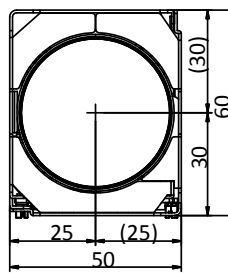

General

Power Supply	DC12V \pm 10%
Working Environment	Temperature: -10 °C to 60 °C (14°F to 140°F) Humidity: \leq 90%
Power Consumption	Static: 2.5W Dynamic: 4.5W
Dimension	50 mm \times 60 mm \times 115.8 mm (1.97" \times 2.36" \times 4.56")
Weight	315g (0.69lb)

Order Model

DS-2ZMN3007-JKB (D)

Dimensions

Rear

Bottom

Front

Unit: mm

Distributed by