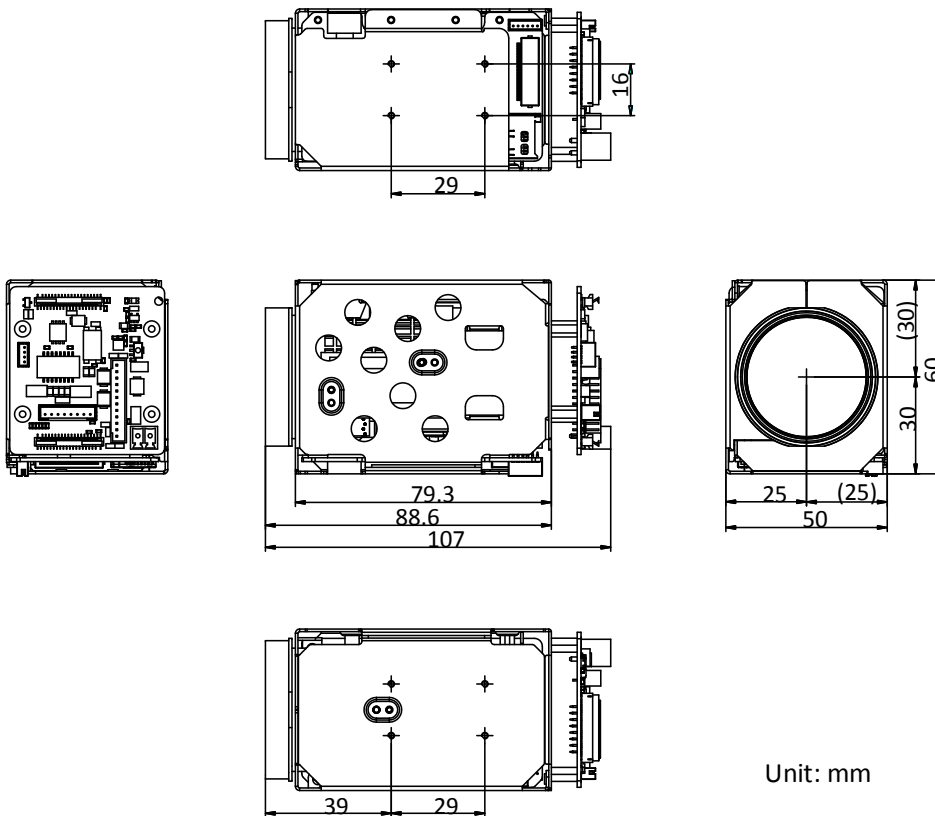

General

Power Supply	DC12V ±10%
Working Environment	Temperature: -10 °C to 60 °C (14°F to 140°F) Humidity: ≤90%
Power Consumption	Static: 2.5W Dynamic: 4.5W
Dimension	50 mm × 60 mm × 107 mm (1.97" × 2.36" × 4.21")
Weight	275g (0.61lb)

Order Model

DS-2ZMN2507-JKB (C)

Dimensions

Unit: mm

Distributed by

**HIKVISION®****Headquarters**

No.555 Qianmo Road, Binjiang District,
Hangzhou 310051, China
T +86-571-8807-5998
overseasbusiness@hikvision.com