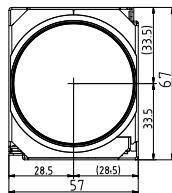

General

Power Supply	DC12V \pm 10%
Working Environment	Temperature: -10 °C to 60 °C (14°F to 140°F) Humidity: \leq 90%
Power Consumption	Static: 2.5W Dynamic: 4.5W
Dimension	57mm \times 67mm \times 119mm (2.24" \times 2.64" \times 4.69")
Weight	300g (0.66lb)

Order Model

DS-2ZMN2309(C)

Dimensions

Unit:mm

Distributed by

Headquarters

No.555 Qianmo Road, Binjiang District,
Hangzhou 310051, China
T +86-571-8807-5998
overseasbusiness@hikvision.com

Hikvision USA
T +1-909-895-0400
sales.usa@hikvision.com