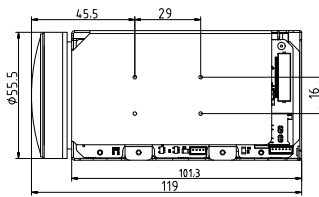

General

Power Supply	DC12V \pm 10%
Working Environment	Temperature: -10 °C to 60 °C (14°F to 140°F) Humidity: \leq 90%
Power Consumption	Static: 2.5W Dynamic: 4.5W
Dimension	57mm \times 67mm \times 119mm (2.24" \times 2.64" \times 4.69")
Weight	300g (0.66lb)

Order Model

DS-2ZMN2309(C)

Dimensions

Unit:mm

Distributed by

Headquarters

No.555 Qianmo Road, Binjiang District,
Hangzhou 310051, China
T +86-571-8807-5998
overseasbusiness@hikvision.com

Hikvision USA
T +1-909-895-0400
sales.usa@hikvision.com