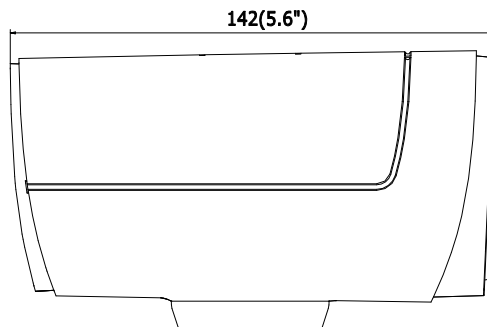

**General**

Power Supply	DC12V $\pm$ 10%
Working Environment	Temperature: -10 °C to 60 °C (14°F to 140°F) Humidity: $\leq$ 90%
Power Consumption	Static: 2.5W Dynamic: 4.5W
Dimension	74.3mm $\times$ 81.1mm $\times$ 142mm (2.93" $\times$ 3.19" $\times$ 5.59")
Weight	320g (0.71lb)

## Dimensions

Uφ=2A:  
①①