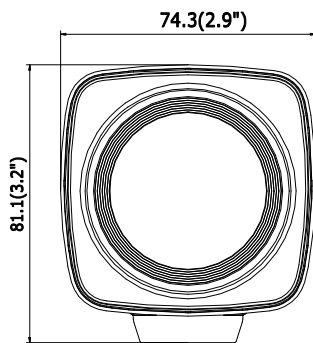

Order Model

DS-2ZCN3008(C)

Dimensions

Uφ=2A:
①①

Accessory

Distributed by