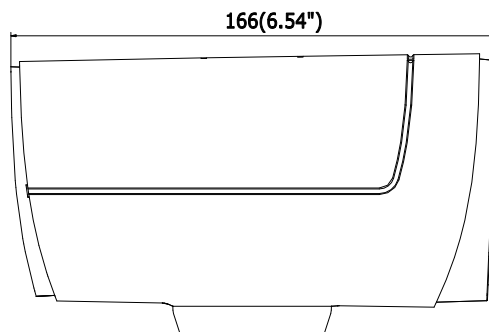

Order Model

DS-2ZCN2307(C)

Dimensions

U ϕ =2 ϕ :

Accessory

Distributed by