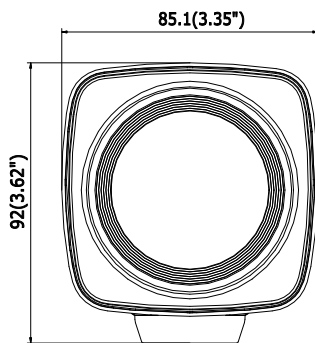

Order Model

DS-2ZCN2307(C)

Dimensions

U ϕ =2 ϕ :

Accessory

Distributed by