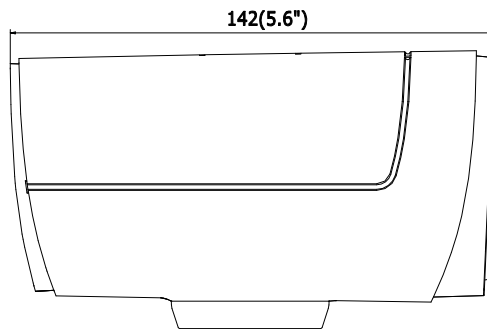

Order Model

DS-2ZCN2006(C)

Dimensions

Uφ=2A:
①②

Accessory

Distributed by

Headquarters

No.555 Qianmo Road, Binjiang District,
Hangzhou 310051, China
T +86-571-8807-5998
overseasbusiness@hikvision.com

Hikvision USA
T +1-909-895-0400
sales.usa@hikvision.com

Hikvision Europe
T +31-23-5542770
saleseuro@hikvision.com

Hikvision Middle East
T +971-4-8816086
salesme@hikvision.com

Hikvision Russia
T +7-495-669-67-99
saleru@hikvision.com

Hikvision India
T +91-22-28469900
sales@pramahikvision.com

Hikvision Italy
T +39-0438-6902
info.it@hikvision.com

Hikvision France
T +33(0)1-85-330-444
info.fr@hikvision.com

Hikvision Spain
T +34-91-737-16-55
info.es@hikvision.com

Hikvision Poland
T +48-22-460-01-50
poland@hikvision.com

Hikvision UK
T +44-1628-9021-4
support.uk@hikvision.com

Hikvision Singapore
T +65-6684-4718
sg@hikvision.com

Hikvision Oceania
T +61-2-8599-4233
salesau@hikvision.com

Hikvision Hong Kong
T +852-2151-1761

Hikvision Canada
T +1-909-895-0400
sales.usa@hikvision.com