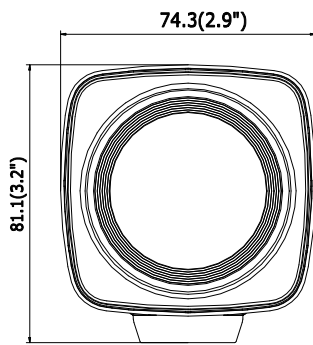

Order Model

DS-2ZCN2006(C)

Dimensions

Uφ=2A:
①②

Accessory

Distributed by

Headquarters

No.555 Qianmo Road, Binjiang District,
Hangzhou 310051, China
T +86-571-8807-5998
overseasbusiness@hikvision.com

Hikvision USA
T +1-909-895-0400
sales.usa@hikvision.com

Hikvision Europe
T +31-23-5542770
saleseuro@hikvision.com

Hikvision Middle East
T +971-4-8816086
salesme@hikvision.com

Hikvision Russia
T +7-495-669-67-99
saleru@hikvision.com

Hikvision India
T +91-22-28469900
sales@pramahikvision.com

Hikvision Italy
T +39-0438-6902
info.it@hikvision.com

Hikvision France
T +33(0)1-85-330-444
info.fr@hikvision.com

Hikvision Spain
T +34-91-737-16-55
info.es@hikvision.com

Hikvision Poland
T +48-22-460-01-50
poland@hikvision.com

Hikvision UK
T +44-1628-9021-4
support.uk@hikvision.com

Hikvision Singapore
T +65-6684-4718
sg@hikvision.com

Hikvision Oceania
T +61-2-8599-4233
salesau@hikvision.com

Hikvision Hong Kong
T +852-2151-1761

Hikvision Canada
T +1-909-895-0400
sales.usa@hikvision.com