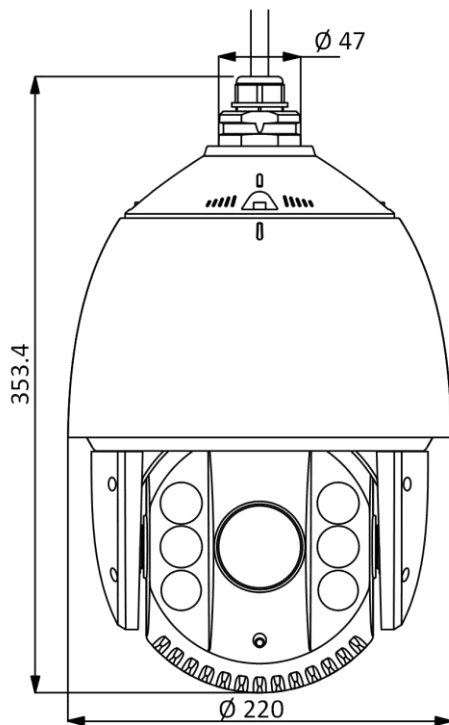

Dimensions

Unit:mm

Accessory

Optional