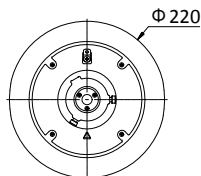

In-ceiling