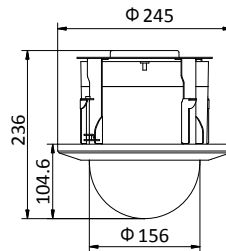

In-ceiling