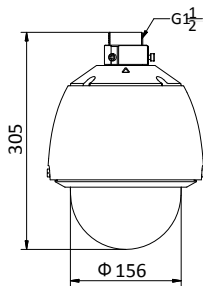

DORI

The DORI (detect, observe, recognize, identify) distance gives the general idea of the camera ability to distinguish persons or objects within its field of view.

It is calculated based on the camera sensor specification and the criteria given by EN 62676-4: 2015.

DORI	Detect	Observe	Recognize	Identify
Definition	25 px/m	63 px/m	125 px/m	250 px/m
Distance (Tele)	1061.8 m (3483.7 ft)	421.4 m (1382.4 ft)	212.4 m (696.7 ft)	106.2 m (348.4 ft)

Order Model

DS-2DE5220W-AE (B), PoE (802.3at, class4), 24 VAC, Outdoor, IP66, IK10

DS-2DE5220W-AE3, PoE (802.3at, class4), 24 VAC, Indoor

Note:

Indoor models support ceiling or in-ceiling mount.

Dimensions

Outdoor