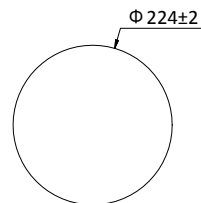

In-ceiling