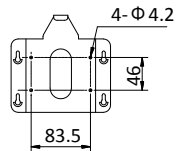

In-ceiling