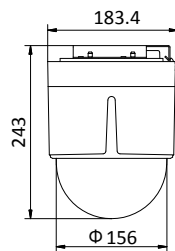

DORI

The DORI (detect, observe, recognize, identify) distance gives the general idea of the camera ability to distinguish persons or objects within its field of view.

It is calculated based on the camera sensor specification and the criteria given by EN 62676-4: 2015.

DORI	Detect	Observe	Recognize	Identify
Definition	25 px/m	63 px/m	125 px/m	250 px/m
Distance (Tele)	1061.8 m (3483.7 ft)	421.4 m (1382.4 ft)	212.4 m (696.7 ft)	106.2 m (348.4 ft)

Order Model

DS-2DE5220W-AE (B), PoE (802.3at, class4), 24 VAC, Outdoor, IP66, IK10

DS-2DE5220W-AE3, PoE (802.3at, class4), 24 VAC, Indoor

Note:

Indoor models support ceiling or in-ceiling mount.

Dimensions

Ceiling

Unit: mm