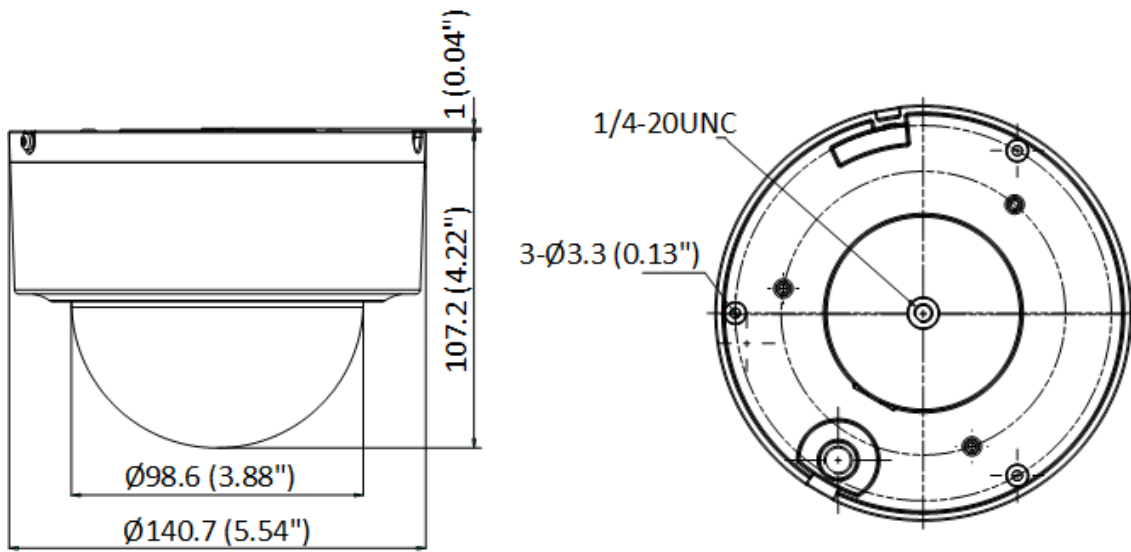

▪ **Dimension**

Unit: mm (inch)

▪ **Accessory**

▪ **Optional**

DS-1227ZJ-PT6	DS-1280ZJ-PT6	DS-1273-ZJ-PT6