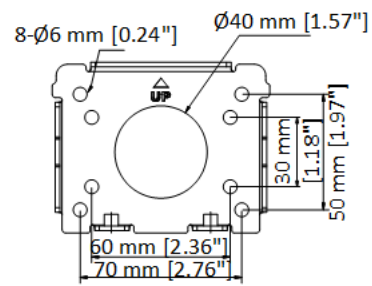

Web Browser	IE 8-11, Chrome 31+, Firefox 30+, Microsoft Edge 41.16299.726.0
<b>Wi-Fi</b>	
Wireless Standards	IEEE 802.11 b/g/n
Frequency Range	2.4 to 2.483GHz
Channel Bandwidth	20/40MHz
Protocols	DSSS/OFDM
Security	64/128-bit WEP, WPA/WPA2, WPS
Transfer Rates	11b:11Mbps; 11g:54Mbps; 11n:150Mbps
Wireless Range	50 m
<b>Interface</b>	
Audio	1-ch audio input (line in/mic in), 2.0 to 2.4Vp-p, 1k Ohm $\pm$ 10%, 1 built-in microphone 1-ch audio output (line out and built-in speaker), line level, impedance: 600 $\Omega$ , 1 built-in speaker
Built-in Speaker	8 $\Omega$ , 2 W. Max sound pressure level: 100 dB (10 cm)
Alarm	1-ch alarm input/1-ch alarm output
Network Interface	1 RJ45 10 M/100 M Ethernet interface
<b>General</b>	
Power	12 VDC, 3.33 A & PoE (802.3at), 42.5 to 57 VDC, 0.6 A Max. 19 W (including max. 2.4 W for IR, 1.2 W for white light flashing)
Working Environment	Temperature: -30°C to 60°C (-22°F to 140°F), humidity: $\leq$ 90%, no condensing
Protection Level	IP66 standard, 6000V lightning protection, surge protection and voltage transient protection
Material	ADC12 + PC
Dimension	179.3 mm $\times$ 120.5 mm $\times$ 182 mm (7.06" $\times$ 4.74" $\times$ 7.16")
Weight	Approx. 1.125 kg (2.48 lb.)

DORI	Detect	Observe	Recognize	Identify
Definition	25 px/m	63 px/m	125 px/m	250 px/m
Distance (Tele)	130.9 m (429.5 ft)	51.9 m (170.3 ft)	26.2 m (86 ft)	13.1 m (43 ft)

## Dimensions