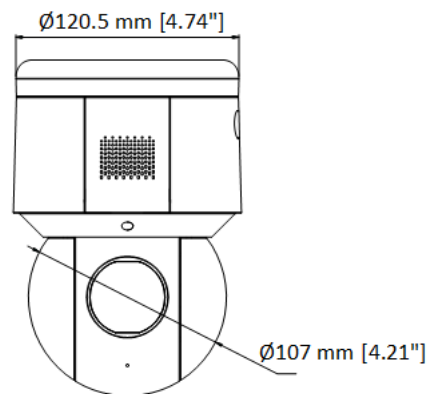

Web Browser	IE 8-11, Chrome 31+, Firefox 30+, Microsoft Edge 41.16299.726.0
<b>Wi-Fi</b>	
Wireless Standards	IEEE 802.11 b/g/n
Frequency Range	2.4 to 2.483GHz
Channel Bandwidth	20/40MHz
Protocols	DSSS/OFDM
Security	64/128-bit WEP, WPA/WPA2, WPS
Transfer Rates	11b:11Mbps; 11g:54Mbps; 11n:150Mbps
Wireless Range	50 m
<b>Interface</b>	
Audio	1-ch audio input (line in/mic in), 2.0 to 2.4Vp-p, 1k Ohm $\pm$ 10%, 1 built-in microphone 1-ch audio output (line out and built-in speaker), line level, impedance: 600 $\Omega$ , 1 built-in speaker
Built-in Speaker	8 $\Omega$ , 2 W. Max sound pressure level: 100 dB (10 cm)
Alarm	1-ch alarm input/1-ch alarm output
Network Interface	1 RJ45 10 M/100 M Ethernet interface
<b>General</b>	
Power	12 VDC, 3.33 A & PoE (802.3at), 42.5 to 57 VDC, 0.6 A Max. 19 W (including max. 2.4 W for IR, 1.2 W for white light flashing)
Working Environment	Temperature: -30°C to 60°C (-22°F to 140°F), humidity: $\leq$ 90%, no condensing
Protection Level	IP66 standard, 6000V lightning protection, surge protection and voltage transient protection
Material	ADC12 + PC
Dimension	179.3 mm $\times$ 120.5 mm $\times$ 182 mm (7.06" $\times$ 4.74" $\times$ 7.16")
Weight	Approx. 1.125 kg (2.48 lb.)

## DORI

The DORI (detect, observe, recognize, identify) distance gives the general idea of the camera ability to distinguish persons or objects within its field of view. It is calculated based on the camera sensor specification and the criteria given by EN 62676-4: 2015.

## Dimensions