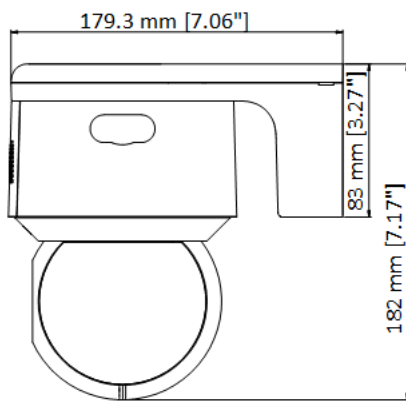

Web Browser	IE 8-11, Chrome 31+, Firefox 30+, Microsoft Edge 41.16299.726.0
<b>Wi-Fi</b>	
Wireless Standards	IEEE 802.11 b/g/n
Frequency Range	2.4 to 2.483GHz
Channel Bandwidth	20/40MHz
Protocols	DSSS/OFDM
Security	64/128-bit WEP, WPA/WPA2, WPS
Transfer Rates	11b:11Mbps; 11g:54Mbps; 11n:150Mbps
Wireless Range	50 m
<b>Interface</b>	
Audio	1-ch audio input (line in/mic in), 2.0 to 2.4Vp-p, 1k Ohm $\pm$ 10%, 1 built-in microphone 1-ch audio output (line out and built-in speaker), line level, impedance: 600 $\Omega$ , 1 built-in speaker
Built-in Speaker	8 $\Omega$ , 2 W. Max sound pressure level: 100 dB (10 cm)
Alarm	1-ch alarm input/1-ch alarm output
Network Interface	1 RJ45 10 M/100 M Ethernet interface
<b>General</b>	
Power	12 VDC, 3.33 A & PoE (802.3at), 42.5 to 57 VDC, 0.6 A Max. 19 W (including max. 2.4 W for IR, 1.2 W for white light flashing)
Working Environment	Temperature: -30°C to 60°C (-22°F to 140°F), humidity: $\leq$ 90%, no condensing
Protection Level	IP66 standard, 6000V lightning protection, surge protection and voltage transient protection
Material	ADC12 + PC
Dimension	179.3 mm $\times$ 120.5 mm $\times$ 182 mm (7.06" $\times$ 4.74" $\times$ 7.16")
Weight	Approx. 1.125 kg (2.48 lb.)

## DORI

The DORI (detect, observe, recognize, identify) distance gives the general idea of the camera ability to distinguish persons or objects within its field of view. It is calculated based on the camera sensor specification and the criteria given by EN 62676-4: 2015.

DORI	Detect	Observe	Recognize	Identify
Definition	25 px/m	63 px/m	125 px/m	250 px/m
Distance (Tele)	130.9 m (429.5 ft)	51.9 m (170.3 ft)	26.2 m (86 ft)	13.1 m (43 ft)

## Dimensions