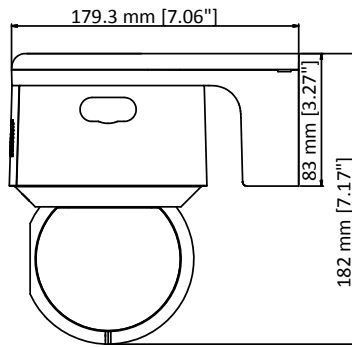

Dimensions

Accessory

Included