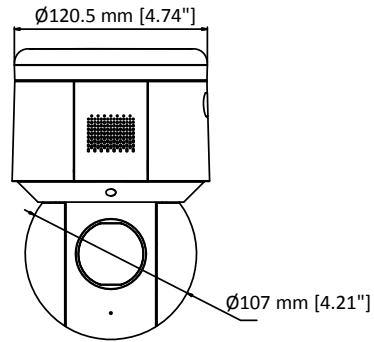

Dimensions

Accessory

Included