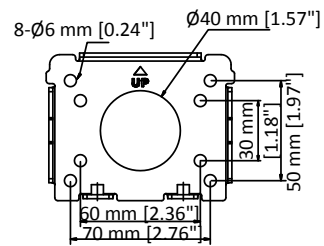

Dimensions