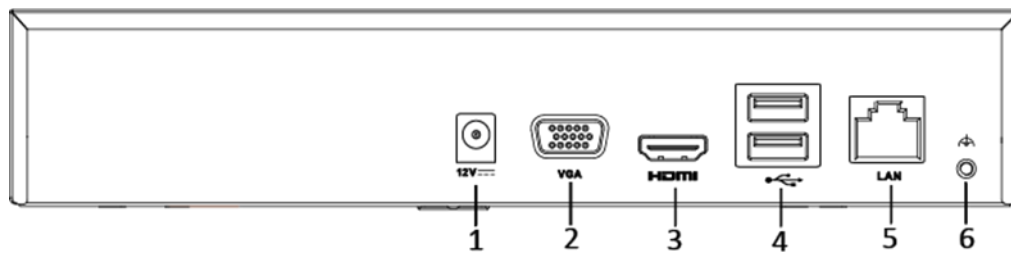

Physical Interfaces

Index	Name	Index	Name
1	Power Supply	4	USB Interface
2	VGA Interface	5	LAN Network Interface
3	HDMI Interface	6	Ground