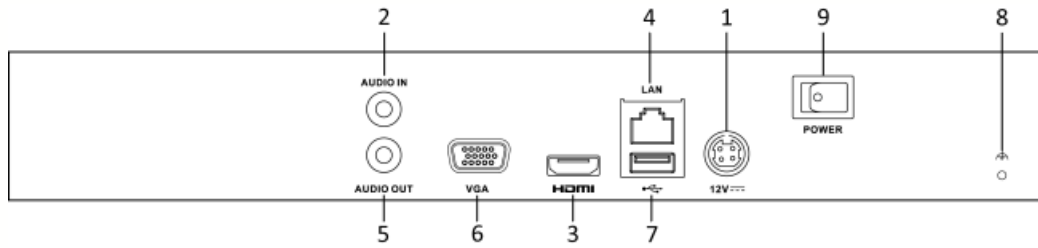

Dimensions

Index	Description	Index	Description
1	Power Supply	6	VGA Interface
2	Audio In	7	USB Interface
3	HDMI Interface	8	Ground
4	LAN Network Interface	9	Power Switch
5	Audio Out