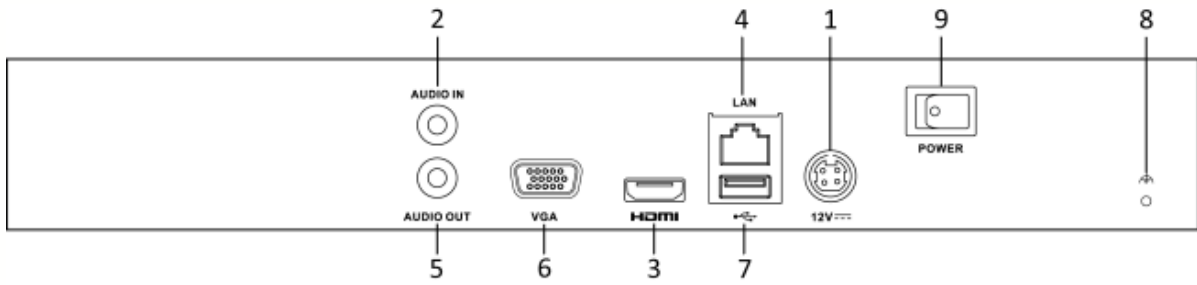

Dimensions

Index	Description	Index	Description
1	Power Supply	6	VGA Interface
2	Audio In	7	USB Interface
3	HDMI Interface	8	Ground
4	LAN Network Interface	9	Power Switch
5	Audio Out		

Specifications

Model		HWN-4104MH	HWN-4108MH	HWN-4116MH
Video/Audio input	IP video input	4-ch Up to 8 MP resolution	8-ch	16-ch
	Two-way audio	1-ch, RCA (2.0 Vp-p, 1 k Ω)		
Network	Incoming bandwidth	40 Mbps	80 Mbps	160 Mbps
	Outgoing bandwidth	80 Mbps		
Video/Audio output	Recording resolution	8 MP/6 MP/5 MP/4 MP/3 MP/1080p/UXGA /720p/VGA/4CIF/DCIF/ 2CIF/CIF/QCIF		
	HDMI output resolution	1-ch, 4K (3840 × 2160)/30Hz, 1920 × 1080p/60Hz, 1600 × 1200/60Hz, 1280 × 1024/60Hz, 1280 × 720/60Hz, 1024 × 768/60Hz; HDMI/VGA simultaneous output	1-ch, 4K (3840 × 2160)/30Hz, 1920 × 1080p/60Hz, 1600 × 1200/60Hz, 1280 × 1024/60Hz, 1280 × 720/60Hz, 1024 × 768/60Hz	
	VGA output resolution	1920 × 1080p/60Hz, 1600 × 1200/60Hz, 1280 × 1024/60Hz, 1280 × 720/60Hz, 1024 × 768/60Hz; HDMI/VGA simultaneous output	1-ch, 1920 × 1080p/60Hz, 1280 × 1024/60Hz, 1280 × 720/60Hz, 1024 × 768/60Hz	
	Audio output	1-ch, RCA (Linear, 1 k Ω)		
Decoding	Decoding format	H.265/H.265+/H.264/H.264+/MPEG4		
	Live view / Playback resolution	8 MP/6 MP/5 MP/4 MP/3 MP/1080p/UXGA /720p/VGA/4CIF/DCIF/ 2CIF/CIF/QCIF		
	Synchronous playback	4-ch	8-ch	16-ch
	Capability	1-ch @ 8 MP / 4-ch @ 1080p		
Network management	Network protocols	TCP/IP, DHCP, Hik-Connect, DNS, DDNS, NTP, SADP, SMTP, NFS, iSCSI, UPnP™, HTTPS		
Hard disk	SATA	1 SATA interface		
	Capacity	Up to 6TB capacity for each disk		
External interface	Network interface	1, RJ-45 10/100/1000 Mbps self-adaptive Ethernet interface		
	USB interface	2 × USB 2.0		
General	Power supply	12 VDC		
	Power	≤ 18W		
	Consumption (without hard disk)	≤ 10 W		
	Working temperature	-10 to +55° C (+14 to +131° F)		
	Working humidity	10 to 90 %		
	Chassis	1U chassis		
	Dimensions (W × D × H)	315 × 240 × 48 mm (12.4" × 9.4" × 1.9")		
Weight(without hard disk)	≤ 1 kg (2.2 lb)			