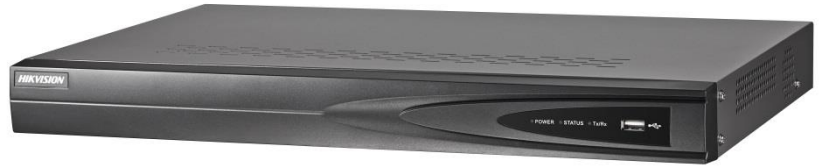

## DS-7604NI-E1/4P and DS-7600NI-E2/8P (16P) SERIES PoE NVR

#### Video Input and Transmission

- Up to 4/8/16/32-ch ONVIF conformant IP cameras input
- Live view of the connected camera at up to 6MP resolution

#### Storage and Playback

- Up to two SATA interfaces (up to 6TB of capacity per HDD)
- Up to 16-ch synchronous playback at 4CIF resolution
- Smart search for efficient playback
- USB 3.0 provides high-speed file transfer and backup