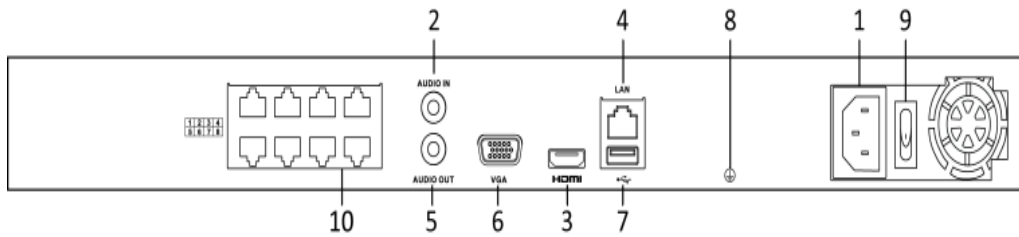

DS-7600NI-E2/8P

The rear panel of DS-7616NI-E2/16P and DS-7632NI-E2/16P provides 16 independent 100 Mbps PoE network interfaces.

Index	Description	Index	Description
1	Power Supply	5	VGA Interface
2	Audio In	6	USB Interface
3	HDMI Interface	8	Ground
4	LAN Network Interface	9	Power Switch
5	Audio Out	10	Network Interfaces with PoE Function

Available Models

DS-7604NI-E1/4P;
DS-7608NI-E2/8P, DS-7616NI-E2/8P, DS-7632NI-E2/8P;
DS-7616NI-E2/16P, DS-7632NI-E2/16P.

Headquarters

No.555 Qianmo Road, Binjiang District,
Hangzhou 310051, China
T +86-571-8807-5998
overseasbusiness@hikvision.com

Hikvision USA
T +1-909-895-0400
sales.usa@hikvision.com

Hikvision Europe
T +31-23-55-42-770
info.eu@hikvision.com

Hikvision Middle East
T +971-4-8816086
salesme@hikvision.com

Hikvision Russia
T +7-495-669-67-99
saleru@hikvision.com

Hikvision India
T +91-22-28469900
sales@pramahikvision.com

Hikvision Italy
T +39-0438-6902
info.it@hikvision.com

Hikvision France
T +33(0)1-85-330-450
info.fr@hikvision.com

Hikvision Spain
T +34-91-737-16-55
info.es@hikvision.com

Hikvision Poland
T +48-22-460-01-50
poland@hikvision.com

Hikvision UK
T +01628-902140
support.uk@hikvision.com

Hikvision Singapore
T +65-6684-4718
sg@hikvision.com

Hikvision Oceania
T +61-2-8599-4233
salesau@hikvision.com

Hikvision Canada
T +1-909-895-0400
sales.usa@hikvision.com

Hikvision Korea
T +82-31-731-8841
sales.korea@hikvision.com

Hikvision Brazil
T +55 11 3318-0050
Latam.support@hikvision.com

Hikvision Africa
T +27 (10) 0351172
sale.africa@hikvision.com

Hikvision Hong Kong
T +852-2151-1761