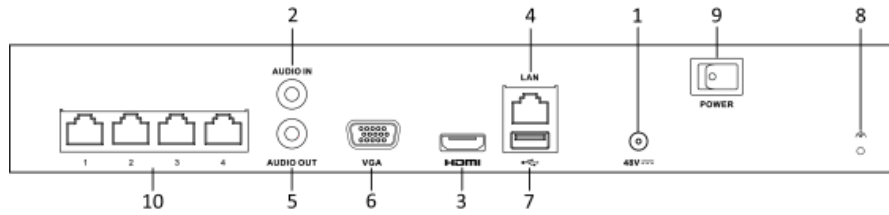

Physical Interfaces

DS-7600NI-E1/4P