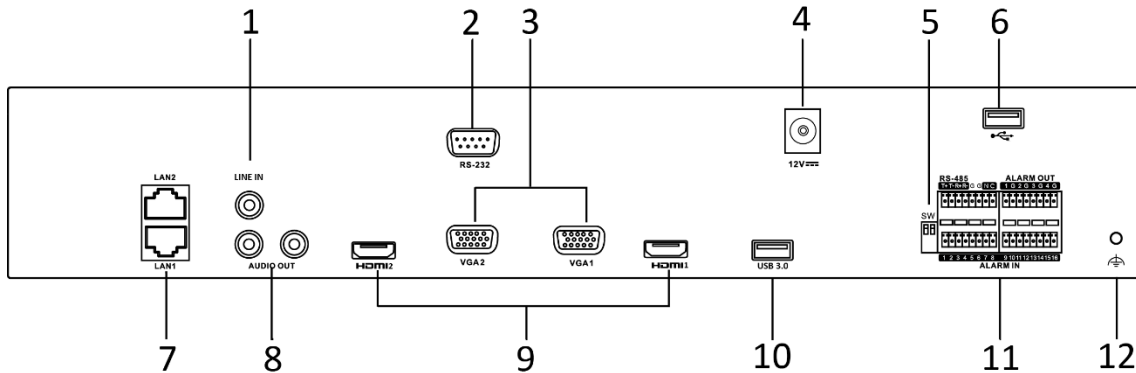

Physical Interfaces

Index	Description	Index	Description
1	LINE IN	7	LAN1 and LAN2 Interface
2	RS-232 Interface	8	AUDIO OUT
3	VGA Interfaces	9	HDMI Interfaces
4	Power Supply	10	USB 3.0 Interface
5	SW Dial	11	Alarm In/Alarm Out and RS-485 Interface
6	USB 2.0 Interface	12	GND