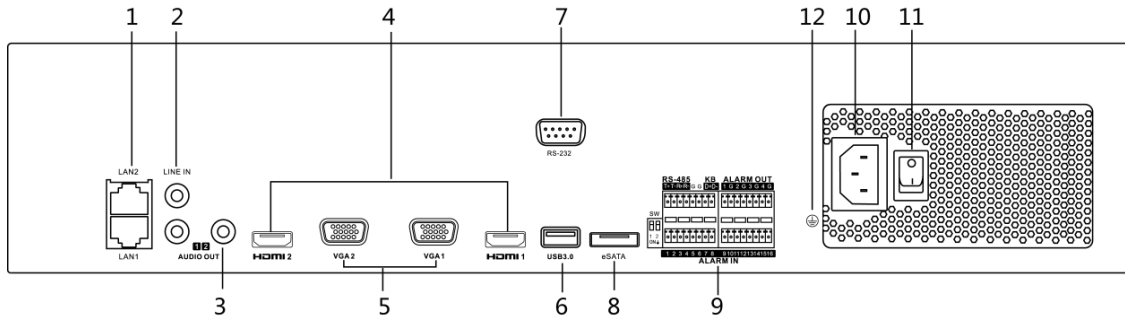

Physical Interfaces

Index	Description	Index	Description
1	LAN1/LAN2 Interface	7	RS-232 Interface
2	LINE IN	8	eSATA Interface
3	AUDIO OUT	9	Alarm In/Alarm Out
4	HDMI1/HDMI2 Interface	10	100 to 240 VAC power supply
5	VGA1/VGA2 Interface	11	Power Switch
6	USB 3.0 Interface	12	GND