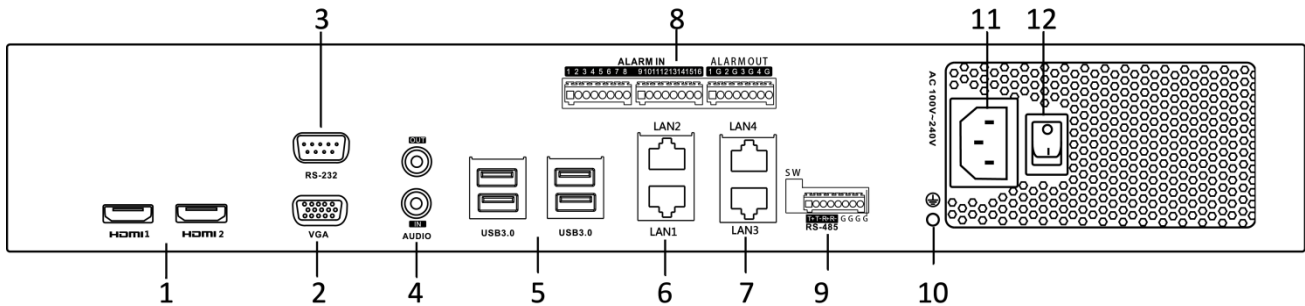

Physical Interfaces

Index	Description	Index	Description
1	HDMI1 and HDMI2 Interfaces	7	LAN3 and LAN4 Interfaces (Optional)
2	VGA Output Interface	8	Alarm Input / Output (Optional)
3	RS-232 Serial Interface	9	RS-485 Serial Interface
4	Audio Input / Output Interface	10	GND
5	4 × USB 3.0 Interface	11	100 to 240 VAC power supply
6	LAN1 and LAN2 Interfaces	12	Power Switch