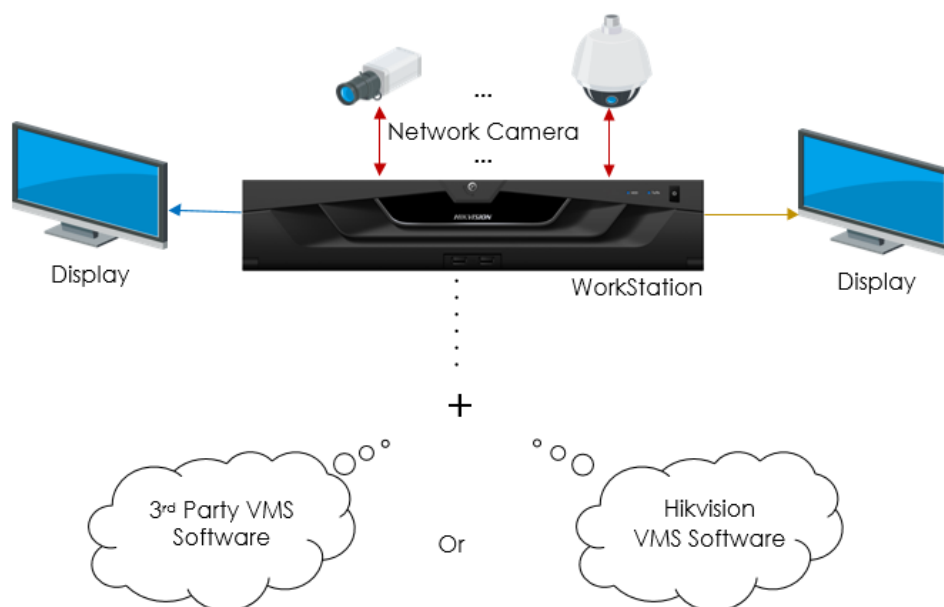

Typical Application