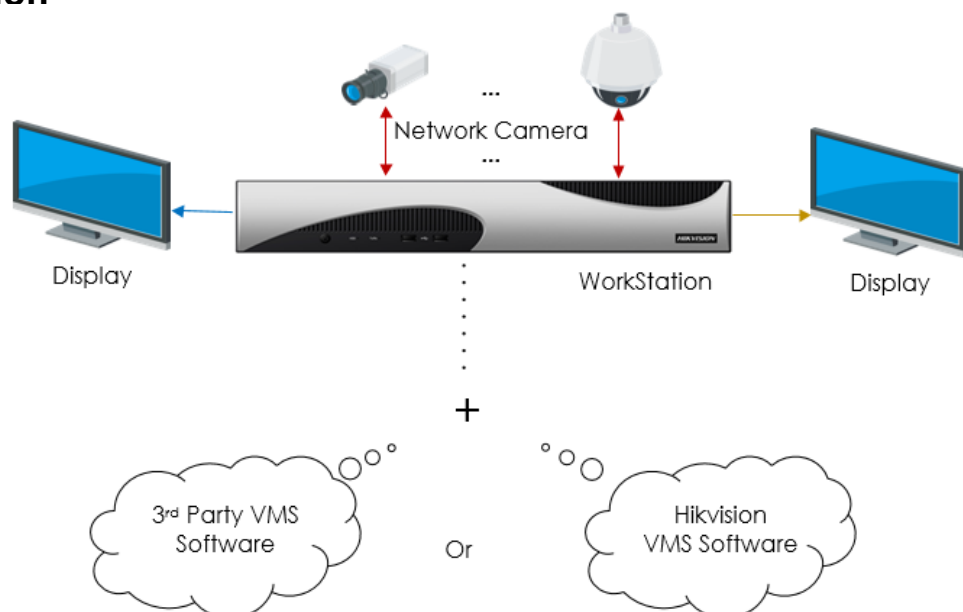

Typical Application