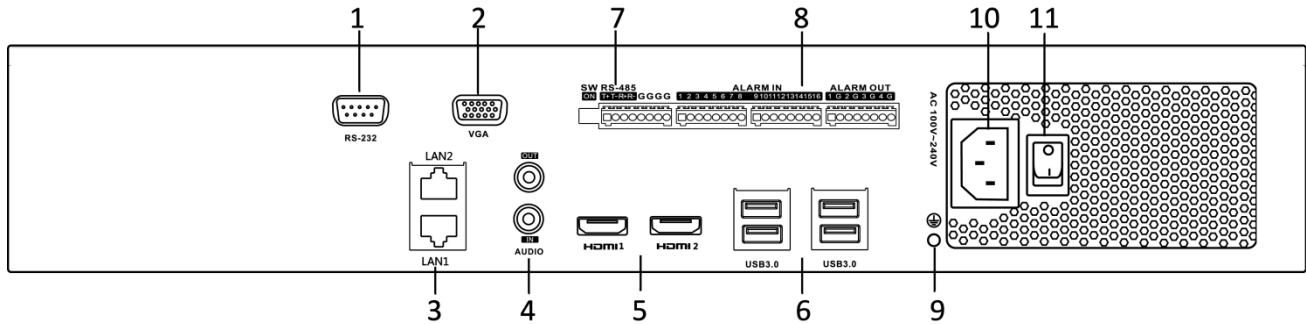

Physical Interfaces

Index	Description	Index	Description
1	RS-232 Serial Interface	7	RS-485 Serial Interface, Terminal Switch
2	VGA Output Interface	8	Alarm Input / Output
3	LAN1 and LAN2 Interfaces	9	GND
4	Audio Input / Output Interface	10	100 to 240 VAC power supply
5	HDMI1 and HDMI2 Interfaces	11	Power Switch
6	4 x USB 3.0 Interface