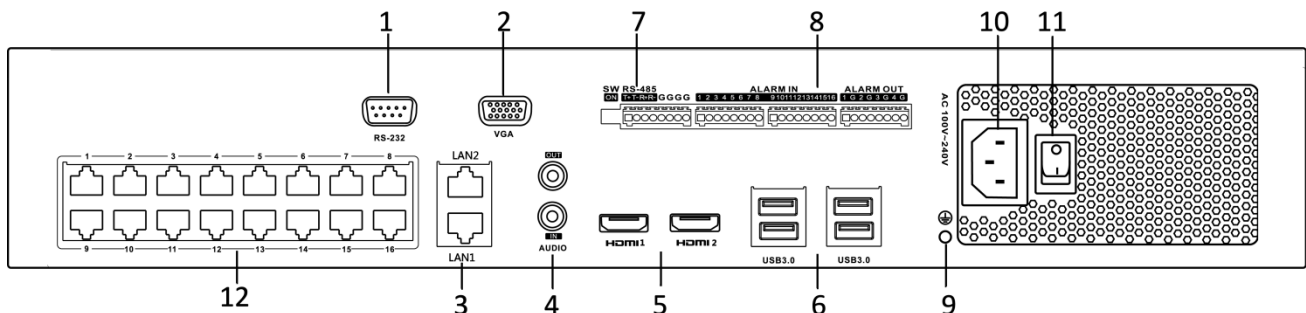

Physical Interfaces

Index	Description	Index	Description
1	RS-232 Serial Interface	7	RS-485 Serial Interface, Terminal Switch
2	VGA Output Interface	8	Alarm Input / Output
3	LAN1 and LAN2 Interfaces	9	GND
4	Audio Input / Output Interface	10	100 to 240 VAC power supply
5	HDMI1 and HDMI2 Interfaces	11	Power Switch
6	4 × USB 3.0 Interface	12	PoE interface (8 interfaces for 8P and 16 interfaces for 16P)