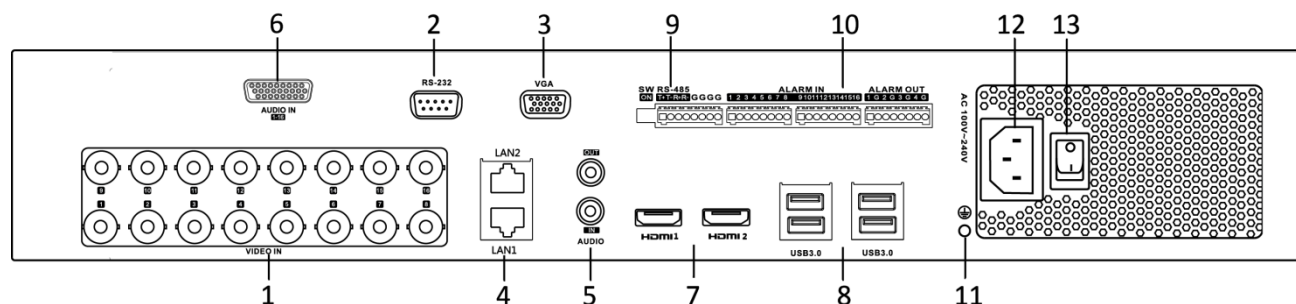

Physical Interfaces

Index	Description	Index	Description
1	Video Input Interface	8	4 × USB 3.0 Interface
2	RS-232 Serial Interface	9	RS-485 Serial Interface, Terminal Switch
3	VGA Output Interface	10	Alarm Input / Output Interface
4	LAN1 and LAN2 Interfaces	11	GND
5	Audio Input / Output Interface	12	100 to 240 VAC Power Supply
6	Audio Input (1-16) Interface (D26 connector)	13	Power Switch
7	HDMI1 and HDMI2 Interfaces		

Distributed by

Available Models

DS-WSELI-T4/16H

HIKVISION

Headquarters

No.555 Qianmo Road, Binjiang District,
Hangzhou 310051, China
T +86-571-8807-5998
overseasbusiness@hikvision.com

Hikvision USA
T +1-909-895-0400
sales.usa@hikvision.com

Hikvision Australia
T +61-2-8599-4233
salesau@hikvision.com

Hikvision India
T +91-22-28469900
sales@pramahikvision.com

Hikvision Canada
T +1-866-200-6690
sales.canada@hikvision.com

Hikvision Thailand
T +662-275-9949
sales.thailand@hikvision.com

Hikvision Europe
T +31-23-5542770
sales.eu@hikvision.com

Hikvision Italy
T +39-0438-6902
info.it@hikvision.com

Hikvision Brazil
T +55 11 3318-0050
Latam.support@hikvision.com

Hikvision Turkey
T +90 [216]521 7070- 7074
sales.tr@hikvision.com

Hikvision Malaysia
T +601-7652-2413
sales.my@hikvision.com

Hikvision UK & Ireland
T +01628-902140
sales.uk@hikvision.com

Hikvision South Africa
Tel: +27 (10) 0351172
sale.africa@hikvision.com

Hikvision France
T +33(0)1-85-330-450
info.fr@hikvision.com

Hikvision Kazakhstan
T +7-727-9730667
nikia.panfilov@hikvision.ru

Hikvision Vietnam
T +84-974270888
sales.vt@hikvision.com

Hikvision UAE
T +971-4-4432090
salesme@hikvision.com

Hikvision Singapore
T +65-6684-4718
sg@hikvision.com

Hikvision Spain
T +34-91-737-16-55
info.es@hikvision.com

Hikvision Tashkent
T +99-87-1238-9438
uzb@hikvision.ru

Hikvision Hong Kong
T +852-2151-1761
info.hk@hikvision.com

Hikvision Russia
T +7-495-669-67-99
saleru@hikvision.com

Hikvision Korea
T +82-[0]31-731-8817
sales.korea@hikvision.com

Hikvision Poland
T +48-22-460-01-50
info.pl@hikvision.com

Hikvision Indonesia
T +62-21-2933759
Sales.Indonesia@hikvision.com

Hikvision Colombia
sales.colombia@hikvision.com