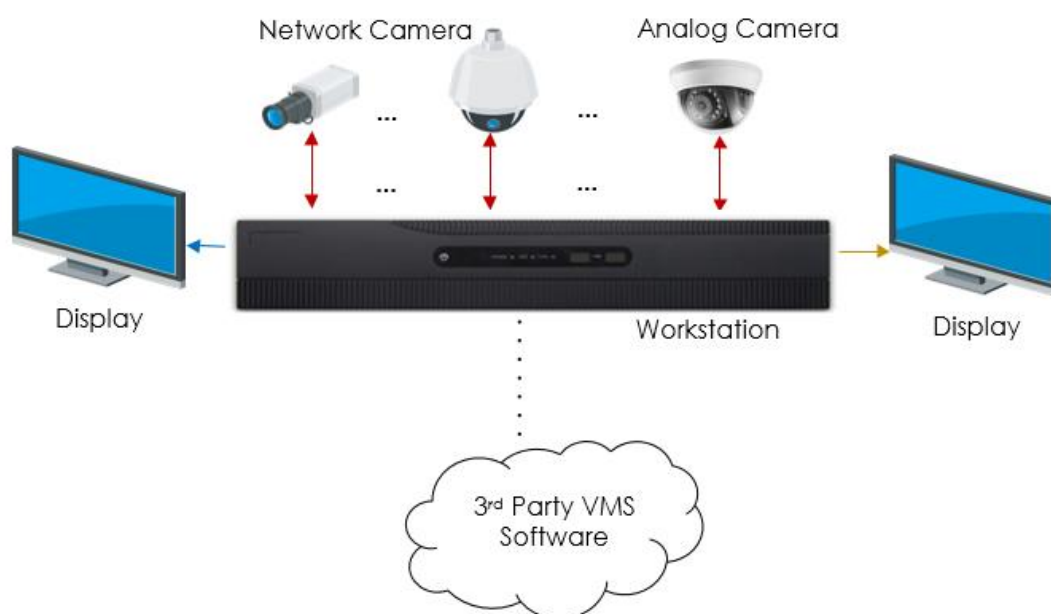

Typical Applications