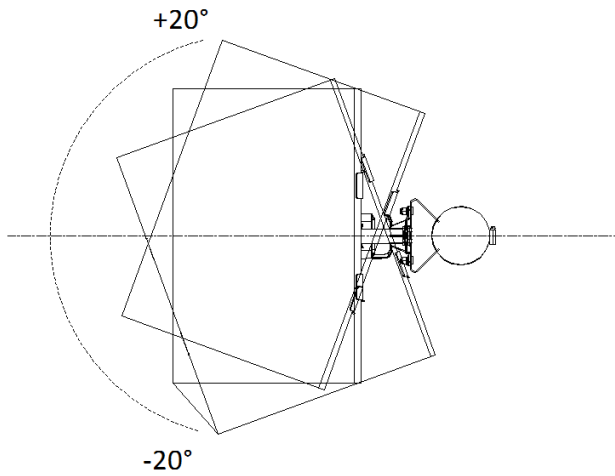

DS-2DE5425IWG-K/4G 4 MP 25 × Network IR Speed Dome

- Supports performance mode and low power mode. The consumption is 3 W in low power mode, and 0.3 W in sleep mode
- Built-in heating glass for effective defog
- Water and dust resistant (IP66)
- The built-in eMMC storage is up to 256 GB.
- Supports Wi-Fi AP for short-distance debugging; The Wi-Fi module of this product only supports AP mode on Channel 11, and does not support other modes and channels
- Supports 12 V, 1 A reverse power supply
- Expansive night view with up to 150 m IR distance

▪ Dimension

Pole Mount

▪ **Accessory**

▪ **Optional**

DS-1602ZJ-Corner Corner mount	DS-1661ZJ Pendant Mount	DS-1602ZJ-Pole Vertical pole mount
		

Headquarters

No.555 Qianmo Road, Binjiang District,
Hangzhou 310051, China
T +86-571-8807-5998
www.hikvision.com