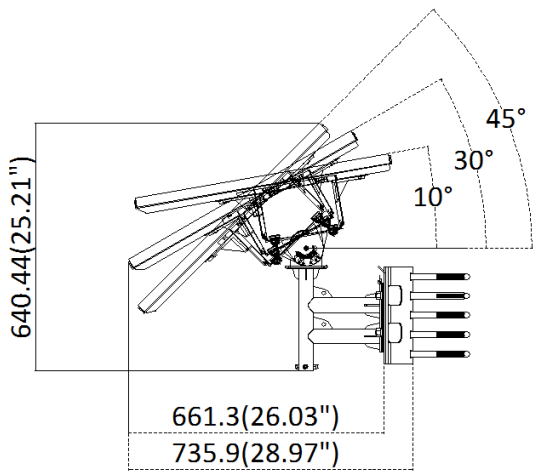

Wireless (Mobile Communication)	
Frequency	DS-2DE5425IWG-K/4G: LTE FDD/LTE TDD/WCDMA/HSPA+/GSM/GPRS/EDGE DS-2DE5425IWG-K/4G(US): LTE FDD/WCDMA DS-2DE5425IWG-K/4G(LA): LTE FDD/LTE TDD/WCDMA/HSPA+/GSM/GPRS/EDGE DS-2DE5425IWG-K/4G(JP): LTE FDD/LTE TDD/WCDMA/HSPA+
Standard	DS-2DE5425IWG-K/4G: LTE FDD: Band 1,3,5,7,8,20,28 LTE TDD: Band 38,40,41 WCDMA/HSPA+:Band 1,5,8 GSM/GPRS/EDGE:850/900/1800MH DS-2DE5425IWG-K/4G(US): LTE FDD: Band 2,4,5,12,13,17,66,71 WCDMA: Band 2,4,5 DS-2DE5425IWG-K/4G(LA): LTE FDD: Band 1,2,3,4,5,7,8,12,17,28,66 LTE TDD: Band 38,40 WCDMA/HSPA+:Band 1,2,3,4,5,8 GSM/GPRS/EDGE:850/900/1800/1900MHz DS-2DE5425IWG-K/4G(JP): LTE FDD:Band1,3,8,11,18,19,21,26,28 LTE TDD:Band41 WCDMA/HSPA+:Band1,6,8,19
Interface	
On-board Storage	Built-in memory card slot, support microSD card, up to 512 GB, Built-in 256 GB eMMC storage
Power Output	12 VDC, max. 1000 mA
Communication Interface	RJ45, self-adaptive 10 M/100 M Ethernet port
Alarm Input	2 alarm inputs
Audio Input	1 audio input, 2.0 to 2.4 Vp-p, 1k Ohm±10%
Audio Output	1 audio output, line level, impedance: 600 Ω
General	
Power	12 VDC
Power Consumption and Current	Max. 20 W (including max. 7 W for IR and max. 1.6 W for heater);
Operating Conditions	-30 °C to 65 °C (-22 °F to 149 °F)
Reset	yes
Demist	yes
Material	Metal
Dimensions	Ø208 mm × 344.8 mm
Weight	Approx. 3.5 kg (7.7 lb.) With Package Weight: Approx. 35.3 kg (77.8 lb.)

▪ Dimension

Pole Mount

▪ **Accessory**

▪ **Optional**

DS-1602ZJ-Corner Corner mount	DS-1661ZJ Pendant Mount	DS-1602ZJ-Pole Vertical pole mount
		

Headquarters

No.555 Qianmo Road, Binjiang District,
Hangzhou 310051, China
T +86-571-8807-5998
www.hikvision.com