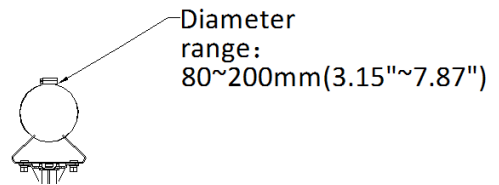

▪ **Accessory**

▪ **Optional**

DS-1602ZJ-Corner Corner mount	DS-1661ZJ Pendant Mount	DS-1602ZJ-Pole Vertical pole mount