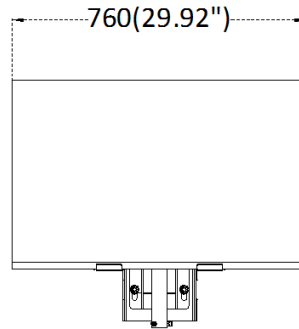

Wireless (Mobile Communication)	
Frequency	DS-2DE5425IWG-K/4G: LTE FDD/LTE TDD/WCDMA/HSPA+/GSM/GPRS/EDGE DS-2DE5425IWG-K/4G(US): LTE FDD/WCDMA DS-2DE5425IWG-K/4G(LA): LTE FDD/LTE TDD/WCDMA/HSPA+/GSM/GPRS/EDGE DS-2DE5425IWG-K/4G(JP): LTE FDD/LTE TDD/WCDMA/HSPA+
Standard	DS-2DE5425IWG-K/4G: LTE FDD: Band 1,3,5,7,8,20,28 LTE TDD: Band 38,40,41 WCDMA/HSPA+:Band 1,5,8 GSM/GPRS/EDGE:850/900/1800MH DS-2DE5425IWG-K/4G(US): LTE FDD: Band 2,4,5,12,13,17,66,71 WCDMA: Band 2,4,5 DS-2DE5425IWG-K/4G(LA): LTE FDD: Band 1,2,3,4,5,7,8,12,17,28,66 LTE TDD: Band 38,40 WCDMA/HSPA+:Band 1,2,3,4,5,8 GSM/GPRS/EDGE:850/900/1800/1900MHz DS-2DE5425IWG-K/4G(JP): LTE FDD:Band1,3,8,11,18,19,21,26,28 LTE TDD:Band41 WCDMA/HSPA+:Band1,6,8,19
Interface	
On-board Storage	Built-in memory card slot, support microSD card, up to 512 GB, Built-in 256 GB eMMC storage
Power Output	12 VDC, max. 1000 mA
Communication Interface	RJ45, self-adaptive 10 M/100 M Ethernet port
Alarm Input	2 alarm inputs
Audio Input	1 audio input, 2.0 to 2.4 Vp-p, 1k Ohm±10%
Audio Output	1 audio output, line level, impedance: 600 Ω
General	
Power	12 VDC
Power Consumption and Current	Max. 20 W (including max. 7 W for IR and max. 1.6 W for heater);
Operating Conditions	-30 °C to 65 °C (-22 °F to 149 °F)
Reset	yes
Demist	yes
Material	Metal
Dimensions	Ø208 mm × 344.8 mm
Weight	Approx. 3.5 kg (7.7 lb.) With Package Weight: Approx. 35.3 kg (77.8 lb.)

▪ Dimension

Pole Mount

▪ **Accessory**

▪ **Optional**

DS-1602ZJ-Corner Corner mount	DS-1661ZJ Pendant Mount	DS-1602ZJ-Pole Vertical pole mount
		

Headquarters

No.555 Qianmo Road, Binjiang District,
Hangzhou 310051, China
T +86-571-8807-5998
www.hikvision.com