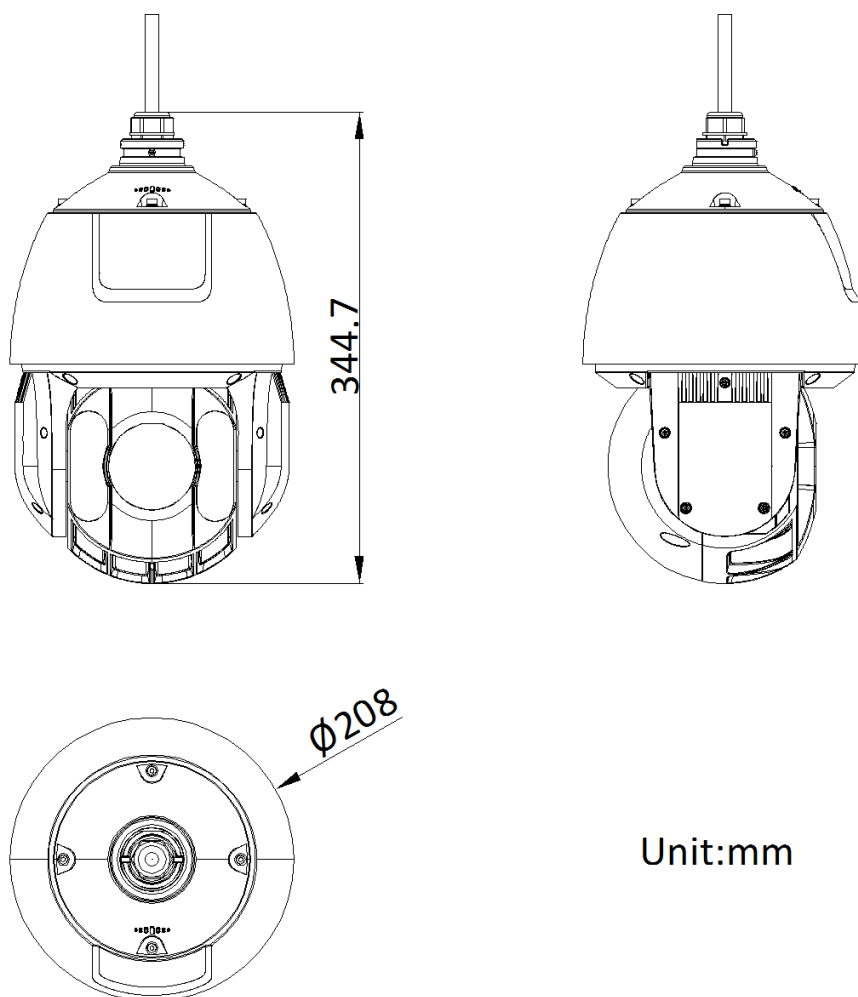

Approval

Protection	IP66 Standard; 6000 V Lightning Protection, Surge Protection and Voltage Transient Protection

▪ Available Model

- DS-2DE5425IWG-K/4G
- DS-2DE5425IWG-K/4G(US)
- DS-2DE5425IWG-K/4G(LA)
- DS-2DE5425IWG-K/4G(JP)

▪ Dimension