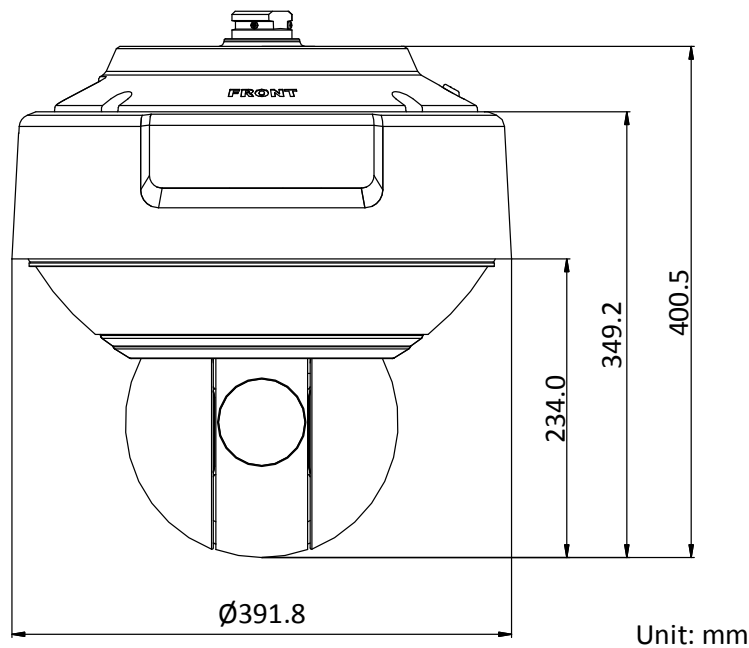

Dimension	Ø391.8 mm × 400.5 mm (Ø 15.43" × 15.77")
Weight	Approx. 18 kg (39.68 lb.)

DORI

The DORI (detect, observe, recognize, identify) distance gives the general idea of the camera ability to distinguish persons or objects within its field of view. It is calculated based on the camera sensor specification and the criteria given by EN 62676-4: 2015.

DORI	Detect	Observe	Recognize	Identify
Definition	25 px/m	63 px/m	125 px/m	250 px/m
Distance (Tele)	4137.9 m (13575.8 ft)	1642.0 m (5387.1 ft)	827.6 m (2715.2 ft)	413.8 m (1357.6 ft)

Available Model

DS-2DP3236ZIXS-D/440/T2 (2.8 mm)

Dimensions

Accessory

Optional

DS-1603ZJ-P
Wall Mounting Bracket

DS-1603ZJ-Pole-P
Vertical Pole Mounting Bracket