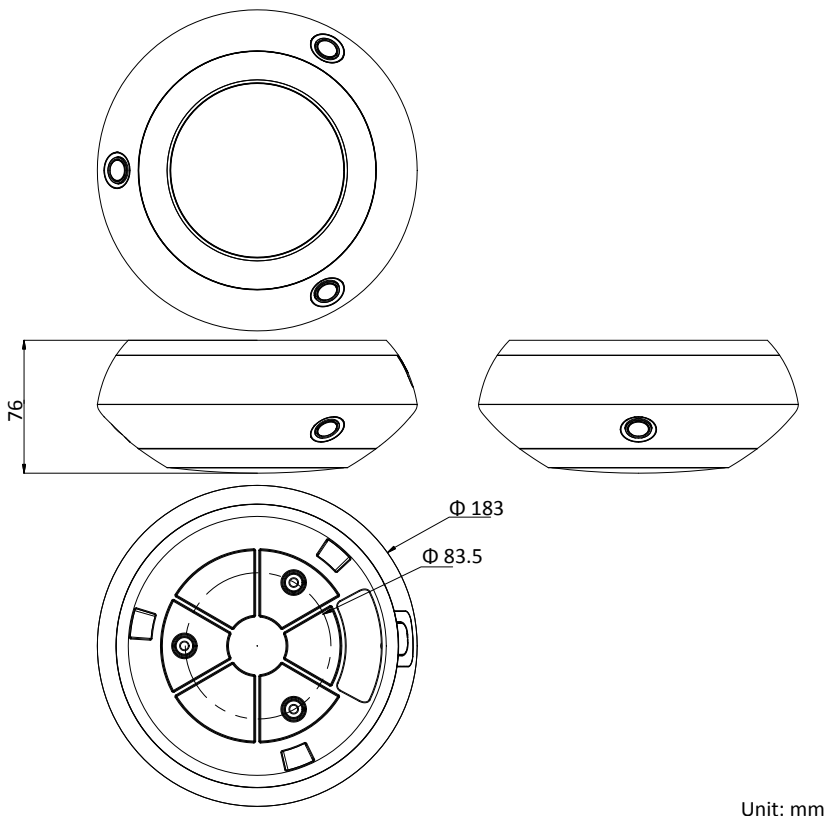

Dimensions

Unit: mm

Accessories

DS-1294ZJ-TRL

Wall Mounting Bracket

DS-1271ZJ-PT10

Pendent Mounting Bracket