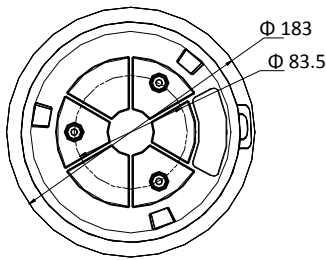

Order Model

DS-2PT3122IZ-DE3 (8mm), 12 VDC & PoE (802.3 at, class 4)

Dimensions

Unit: mm

Accessories

DS-1294ZJ-TRL

Wall Mounting Bracket

DS-1271ZJ-PT10

Pendant Mounting Bracket

Distributed by

HIKVISION®

Headquarters

No.555 Qianmo Road, Binjiang District,
Hangzhou 310051, China
T +86-571-8807-5998
overseasbusiness@hikvision.com

Hikvision USA
T +1-909-895-0400
sales.usa@hikvision.com

Hikvision Australia
T +61-2-8599-4233
salesau@hikvision.com

Hikvision India
T +91-22-28469900
sales@pramahikvision.com

Hikvision Canada
T +1-866-200-6690
sales.canada@hikvision.com

Hikvision Thailand
T +662-275-9949
sales.thailand@hikvision.com

Hikvision Europe
T +31-23-5542770
sales.eu@hikvision.com

Hikvision Italy
T +39-0438-6902
info.it@hikvision.com

Hikvision Brazil
T +55 11 3318-0050
Latam.support@hikvision.com

Hikvision Turkey
T +90 (216)521 7070- 7074
sales.tr@hikvision.com

Hikvision Malaysia
T +601-7652-2413
sales.my@hikvision.com

Hikvision UK & Ireland
T +01628-902140
sales.uk@hikvision.com

Hikvision South Africa
Tel: +27 (10) 0351172
sale.africa@hikvision.com

Hikvision France
T +33(0)1-85-330-450
info.fr@hikvision.com

Hikvision Kazakhstan
T +7-727-9730667
nikia.panfilov@hikvision.ru

Hikvision Vietnam
T +84-974270888
sales.vt@hikvision.com

Hikvision UAE
T +971-4-4432090
salesme@hikvision.com

Hikvision Singapore
T +65-6684-4718
sg@hikvision.com

Hikvision Spain
T +34-91-737-16-55
info.es@hikvision.com

Hikvision Tashkent
T +99-87-1238-9438
uzb@hikvision.ru

Hikvision Hong Kong
T +852-2151-1761
info.hk@hikvision.com

Hikvision Russia
T +7-495-669-67-99
saleru@hikvision.com

Hikvision Korea
T +82-(0)31-731-8817
sales.korea@hikvision.com

Hikvision Poland
T +48-22-460-01-50
info.pl@hikvision.com

Hikvision Indonesia
T +62-21-2933759
Sales.Indonesia@hikvision.com

Hikvision Colombia
sales.colombia@hikvision.com