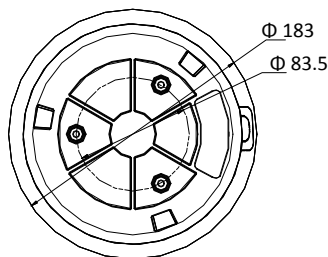

Order Model

DS-2PT3122IZ-DE3 (4mm), 12 VDC & PoE (802.3 at, class 4)

Dimensions

Unit: mm

Accessories

DS-1294ZJ-TRL

Wall Mounting Bracket

DS-1271ZJ-PT10

Pendant Mounting Bracket

Distributed by

HIKVISION®

Headquarters

No.555 Qianmo Road, Binjiang District,
Hangzhou 310051, China
T +86-571-8807-5998
overseasbusiness@hikvision.com

Hikvision USA
T +1-909-895-0400
sales.usa@hikvision.com

Hikvision Australia
T +61-2-8599-4233
salesau@hikvision.com

Hikvision India
T +91-22-28469900
sales@pramahikvision.com

Hikvision Canada
T +1-866-200-6690
sales.canada@hikvision.com

Hikvision Thailand
T +662-275-9949
sales.thailand@hikvision.com

Hikvision Europe
T +31-23-5542770
sales.eu@hikvision.com

Hikvision Italy
T +39-0438-6902
info.it@hikvision.com

Hikvision Brazil
T +55 11 3318-0050
Latam.support@hikvision.com

Hikvision Turkey
T +90 (216)521 7070- 7074
sales.tr@hikvision.com

Hikvision Malaysia
T +601-7652-2413
sales.my@hikvision.com

Hikvision UK & Ireland
T +01628-902140
sales.uk@hikvision.com

Hikvision South Africa
Tel: +27 (10) 0351172
sale.africa@hikvision.com

Hikvision France
T +33(0)1-85-330-450
info.fr@hikvision.com

Hikvision Kazakhstan
T +7-727-9730667
nikia.panfilov@hikvision.ru

Hikvision Vietnam
T +84-974270888
sales.vt@hikvision.com

Hikvision UAE
T +971-4-4432090
salesme@hikvision.com

Hikvision Singapore
T +65-6684-4718
sg@hikvision.com

Hikvision Spain
T +34-91-737-16-55
info.es@hikvision.com

Hikvision Tashkent
T +99-87-1238-9438
uzb@hikvision.ru

Hikvision Hong Kong
T +852-2151-1761
info.hk@hikvision.com

Hikvision Russia
T +7-495-669-67-99
saleru@hikvision.com

Hikvision Korea
T +82-(0)31-731-8817
sales.korea@hikvision.com

Hikvision Poland
T +48-22-460-01-50
info.pl@hikvision.com

Hikvision Indonesia
T +62-21-2933759
Sales.Indonesia@hikvision.com

Hikvision Colombia
sales.colombia@hikvision.com