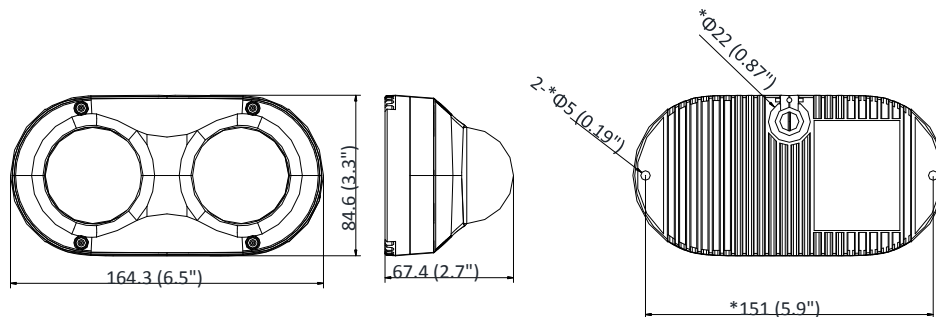

Approval	
Class	Class B
Protection	Ingress protection: IP67, IK10
EMC	FCC (47 CFR Part 15, Subpart B); CE-EMC (EN 55032: 2015, EN 61000-3-2: 2014, EN 61000-3-3: 2013, EN 50130-4: 2011 +A1: 2014); RCM (AS/NZS CISPR 32: 2015); IC (ICES-003: Issue 6, 2016); KC (KN 32: 2015, KN 35: 2015)
Safety	UL (UL 60950-1); CB (IEC 60950-1:2005 + Am 1:2009 + Am 2:2013); CE-LVD (EN 60950-1:2005 + Am 1:2009 + Am 2:2013); BIS (IS 13252(Part 1):2010+A1:2013+A2:2015)
Environment	CE-RoHS (2011/65/EU); WEEE (2012/19/EU); Reach (Regulation (EC) No 1907/2006)

* Listed resolutions are only selectable options. It does not mean that all streams can work at their maximum resolution at the same time.

Available Model

DS-2CD6D82G0-IH (2.8/4/6 mm), DS-2CD6D82G0-IHS (2.8/4/6 mm)

Dimension

Unit: mm(inch)