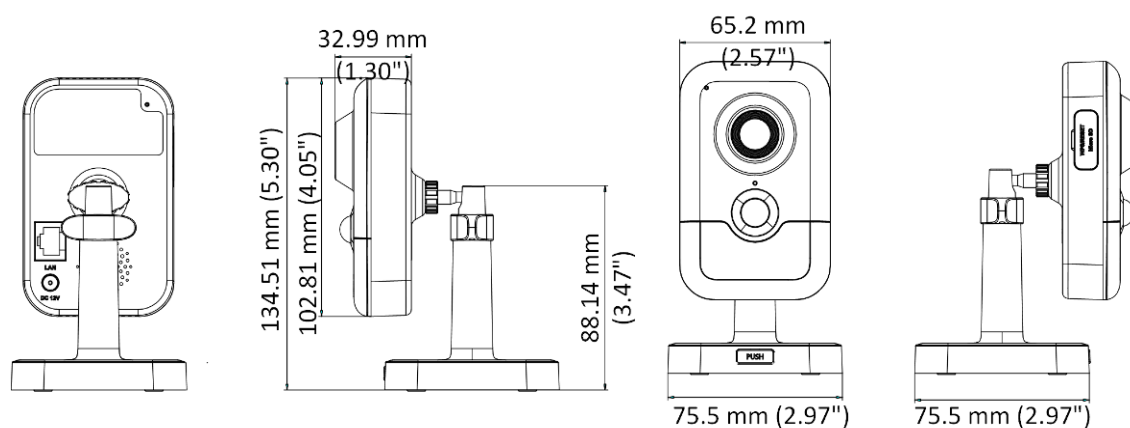

H.265+	Main stream supports
Smart Feature-set	
Face Detection	Yes
Exception Detection	Scene change detection

▪ Available Model

DS-2CD2425FWD-IW(2.8 mm)(W)

▪ Typical Application

Hikvision products are classified into three levels according to their anti-corrosion performance. Refer to the following description to choose for your using environment.

This model has NO SPECIFIC PROTECTION.

Level	Description
Top-level protection	Hikvision products at this level are equipped for use in areas where professional anti-corrosion protection is a must. Typical application scenarios include coastlines, docks, chemical plants, and more.
Moderate protection	Hikvision products at this level are equipped for use in areas with moderate anti-corrosion demands. Typical application scenarios include coastal areas about 2 kilometers (1.24 miles) away from coastlines, as well as areas affected by acid rain.
No specific protection	Hikvision products at this level are equipped for use in areas where no specific anti-corrosion protection is needed.

▪ Dimension