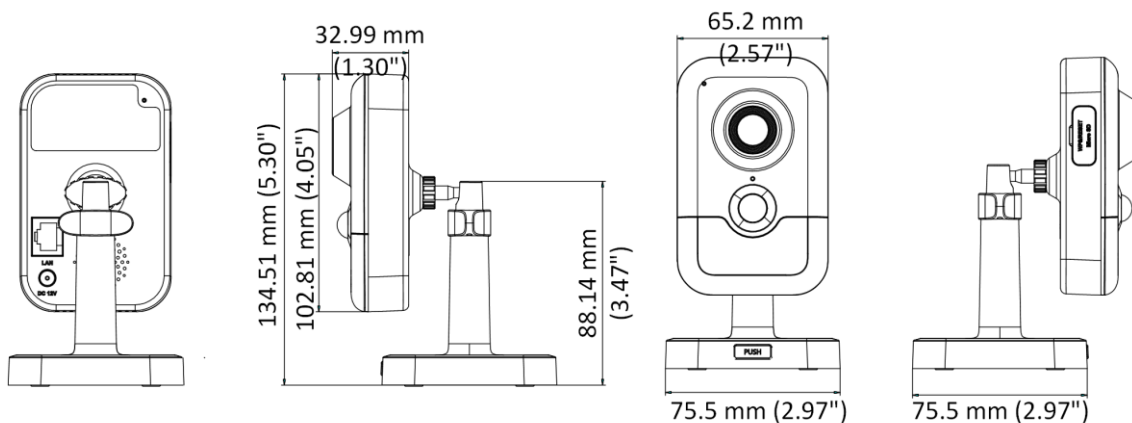

H.265+	Main stream supports
Smart Feature-set	
Face Detection	Yes
Exception Detection	Scene change detection

▪ Available Model

DS-2CD2425FWD-IW(2.8 mm)(W)

▪ Dimension