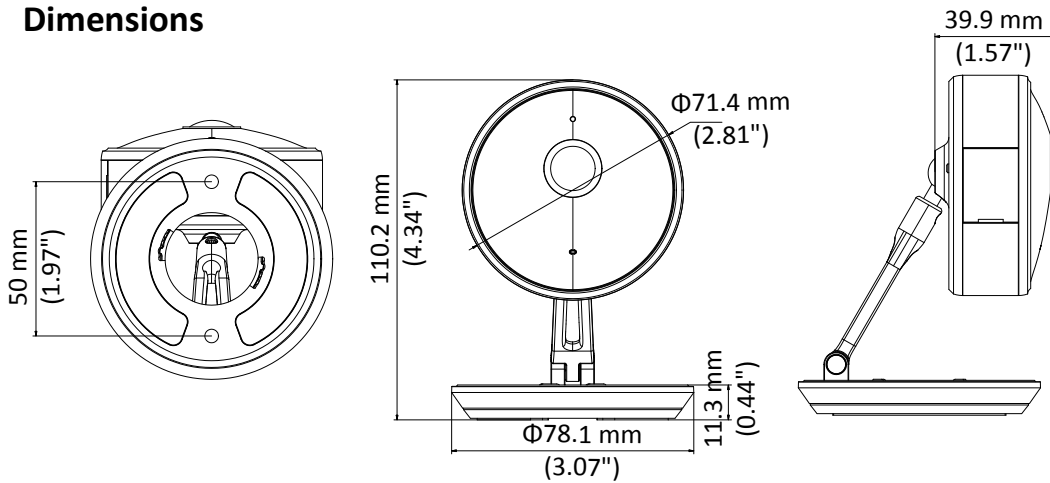

Dimensions