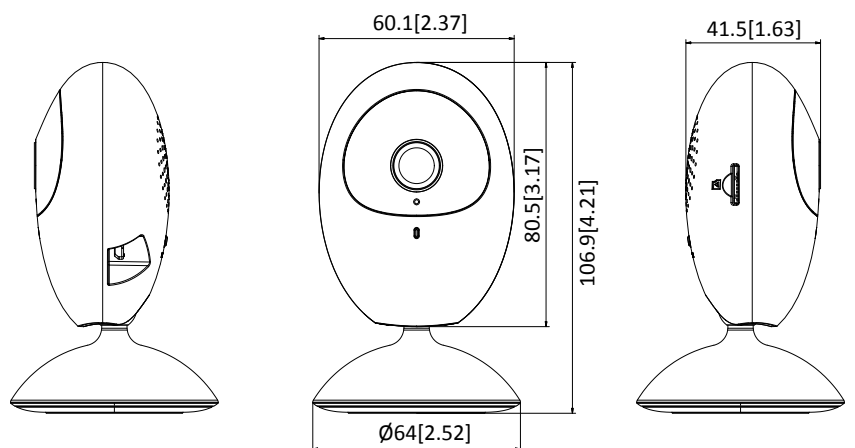

DS-2CV2U01(E)FD-IW/(16G-T/32G-T/64G-T) 1.0 MP Network Cube Camera

Key Features

- Up to 1.0 megapixel high resolution
- Two video streams
- 2.8/4 mm fixed lens
- Digital Wide Dynamic Range
- 3D Digital Noise Reduction
- Build-in microphone and speaker, support two-way audio
- Support on-board storage, up to 128GB
- Up to 10 m IR range
- Built-in Wi-Fi
- DC 5V \pm 15 %, micro USB interface
- Mobile Monitoring via Hik-Connect

Reset	Yes
Wi-Fi	
Wireless Standards	IEEE802.11b, 802.11g, 802.11n
Frequency Range	2.4 GHz - 2.4835 GHz
Channel Bandwidth	20/40MHz Support
Protocols	802.11b: CCK, QPSK, BPSK, 802.11g/n: OFDM
Security	64/128-bit WEP, WPA/WPA2, WPA-PSK/WPA2-PSK, WPS
Transfer Rates	11b: 11Mbps, 11g: 54Mbps, 11n: up to 150Mbps
Wireless Range	50 meters (The performance varies based on actual environment)
General	
Operating Conditions	-10 °C to 40°C (14 °F to 104 °F), Humidity 95% or less (non-condensing)
Power Supply	DC 5V ± 15 %, micro USB interface
Current	Max. 0.9 A
Power Consumption	Max. 4.5W
IR Range	Up to 10 m
Material	Plastic
Memory Card	DS-2CV2U01(E)FD-IW: no memory card included DS-2CV2U01(E)FD-IW/16G-T: includes a 16 GB memory card DS-2CV2U01(E)FD-IW/32G-T: includes a 32 GB memory card DS-2CV2U01(E)FD-IW/64G-T: includes a 64 GB memory card
Dimensions	Φ 64 × 106.9 mm (Φ 2.52" × 4.21")
Weight	115 g (0.25 lbs)

Ordering Models

DS-2CV2U01FD-IW, DS-2CV2U01FD-IW/16G-T, DS-2CV2U01FD-IW/32G-T, DS-2CV2U01FD-IW/64G-T
DS-2CV2U01EFD-IW, DS-2CV2U01EFD-IW/16G-T, DS-2CV2U01EFD-IW/32G-T, DS-2CV2U01EFD-IW/64G-T

Dimensions

UNIT: mm [inch]