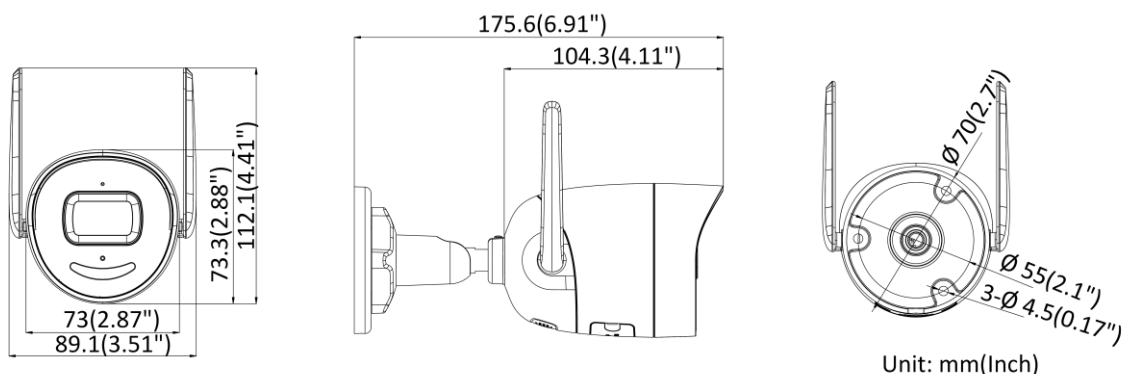

▪ Available Model

DS-2CV2027G0-LDW (2.8 mm, 4 mm)

▪ Dimension