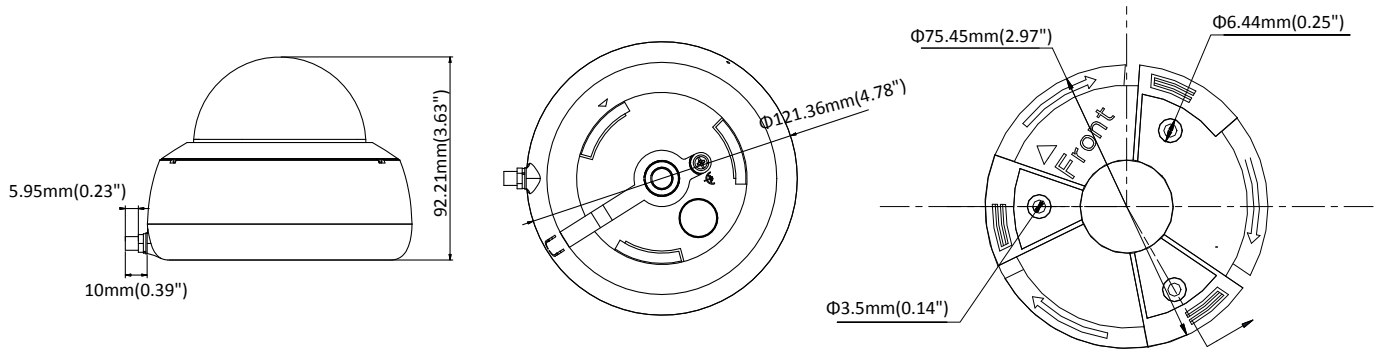

Specifications

Camera	
Image Sensor	1/2.8" Progressive Scan CMOS
Min. Illumination	Color: 0.025 Lux @(F1.2; AGC ON) 0.07 Lux @(F2.0; AGC ON)
Shutter Speed	1/3 s to 1/100,000 s
Slow Shutter	Support
Day & Night	IR Cut Filter
Digital Noise Reduction	3D DNR
Wide Dynamic Range	DWDR
3-Axis Adjustment	Pan: 0° to 355°, tilt: 0° to 75°
Lens	
Focal length	2.8/4/6/8 mm
Aperture	F2.0
FOV	2.8 mm, Horizontal field of view: 114° 4 mm, Horizontal field of view: 90° 6 mm, Horizontal field of view: 54° 8 mm, Horizontal field of view: 43°
Lens Mount	M12
IR	
IR Range	10 to 30 m
Compression Standard	
Video Compression	Main stream: H.265/H.264 Sub-stream: H.265/H.264/MJPEG
H.264 Type	Baseline Profile/Main Profile/High Profile
H.264+	Support
H.265 Type	Main Profile
H.265+	Support
Video Bit Rate	32 Kbps to 8Mbps
Audio Compression	G.711/G.722.1/G.726/MP2L2/PCM
Audio Bit Rate	64Kbps(G.711)/16Kbps(G.722.1)/16Kbps(G.726)/32-160Kbps(MP2L2)
Smart Feature-set	
Region of Interest	Support 1 fixed region for each stream
Image	
Max. Resolution	1920 × 1080
Main Stream	50Hz: 25fps (1920 × 1080, 1280 × 960, 1280 × 720) 60Hz: 30fps (1920 × 1080, 1280 × 960, 1280 × 720)
Sub Stream	50Hz: 25fps (704 × 576, 640 × 480, 352 × 288) 60Hz: 30fps (704 × 480, 640 × 480, 352 × 240)
Image Enhancement	BLC/3D DNR
Image Setting	Support rotate mode. Saturation, brightness, contrast and sharpness are adjustable via client software and web browser
Day/Night Switch	Auto/Schedule
Network	
Alarm Trigger	Motion detection, video tampering, network disconnected, IP address conflict, illegal login

Available Model:

DS-2CD2123G0D-IW2

Dimensions

Distributed by

HIKVISION

Headquarters

No.555 Qianmo Road, Binjiang District,
Hangzhou 310051, China
T +86-571-8807-5998
overseasbusiness@hikvision.com

Hikvision USA
T +1-909-895-0400
sales.usa@hikvision.com