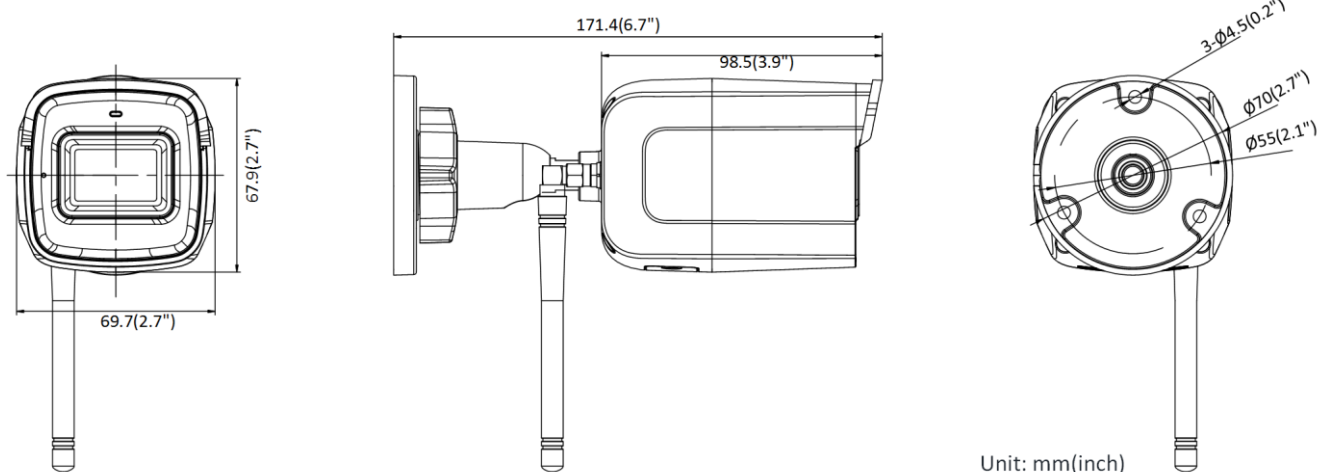

<b>Image</b>	
Image Enhancement	BLC/3D DNR
Image Setting	Saturation, brightness, contrast and sharpness are adjustable via client software and web browser
Day/Night Switch	Auto/Scheduled/Day/Night
<b>Wi-Fi</b>	
Wireless Standards	IEEE802.11b, 802.11g, 802.11n
Frequency	2.412 GHz - 2.472 GHz
Channel Bandwidth	20/40 MHz
Security	64/128-bit WEP, WPA/WPA2, WPA-PSK/WPA2-PSK, WPS
Transfer Rate	11b/g: 54 Mbps 11n: up to 150 Mbps
Wireless Range	Up to 50 m (The performance varies based on actual environment)
<b>Network</b>	
Alarm Trigger	Motion detection, video tampering, network disconnected, IP address conflict, illegal login, HDD error, HDD full
Network Storage	Support built-in microSD/SDHC/SDXC card (128 GB), local storage and NAS (NFS, SMB/CIFS), ANR
Protocols	802.11b: CCK, QPSK, BPSK 802.11g/n: OFDM
API	ONVIF (PROFILE S, PROFILE G), ISAPI
Simultaneous Live View	Up to 6 channels
User/Host	Up to 32 users. 3 levels: administrator, operator and user
Client	Wired network: Hik-Connect, iVMS-4200, iVMS-5200, iVMS-4500 Wi-Fi: iVMS-4200, iVMS-5200, iVMS-4500
Web Browser	IE8+, Chrome 31.0-44, Firefox 30.0-51, Safari 8.0+
<b>Interface</b>	
Communication Interface	1 RJ45 10M/100M self-adaptive Ethernet port
Audio	1 Built-in mic, mono sound
Alarm	No
Video Output	No
On-board Storage	Built-in microSD/SDHC/SDXC slot, up to 128 GB
<b>General</b>	
Firmware Version	V5.5.88
General Function	One-key reset, heartbeat, mirror, password protection, privacy mask, watermark, IP address filter
Reset	Yes
Startup and Operating Conditions	-30 °C to +60 °C (-22 °F to +140 °F), humidity 95% or less (non-condensing)
Power Supply	12 VDC ± 25%, Ø5.5 mm coaxial plug power
Power Consumption and Current	12 VDC, 0.5 A, max: 6 W, <20 dBm
Material	Front cover: plastic, camera body: metal
Dimensions	Camera: 69.7 mm × 67.9 mm × 171.4 mm (2.7" × 2.7" × 6.7") With package: 216 mm × 121 mm × 118 mm (8.5" × 4.8" × 4.6")

## ▪ Available Model

DS-2CD2051G1-IDW1 (2.8 mm, 4 mm)

## ▪ Dimension